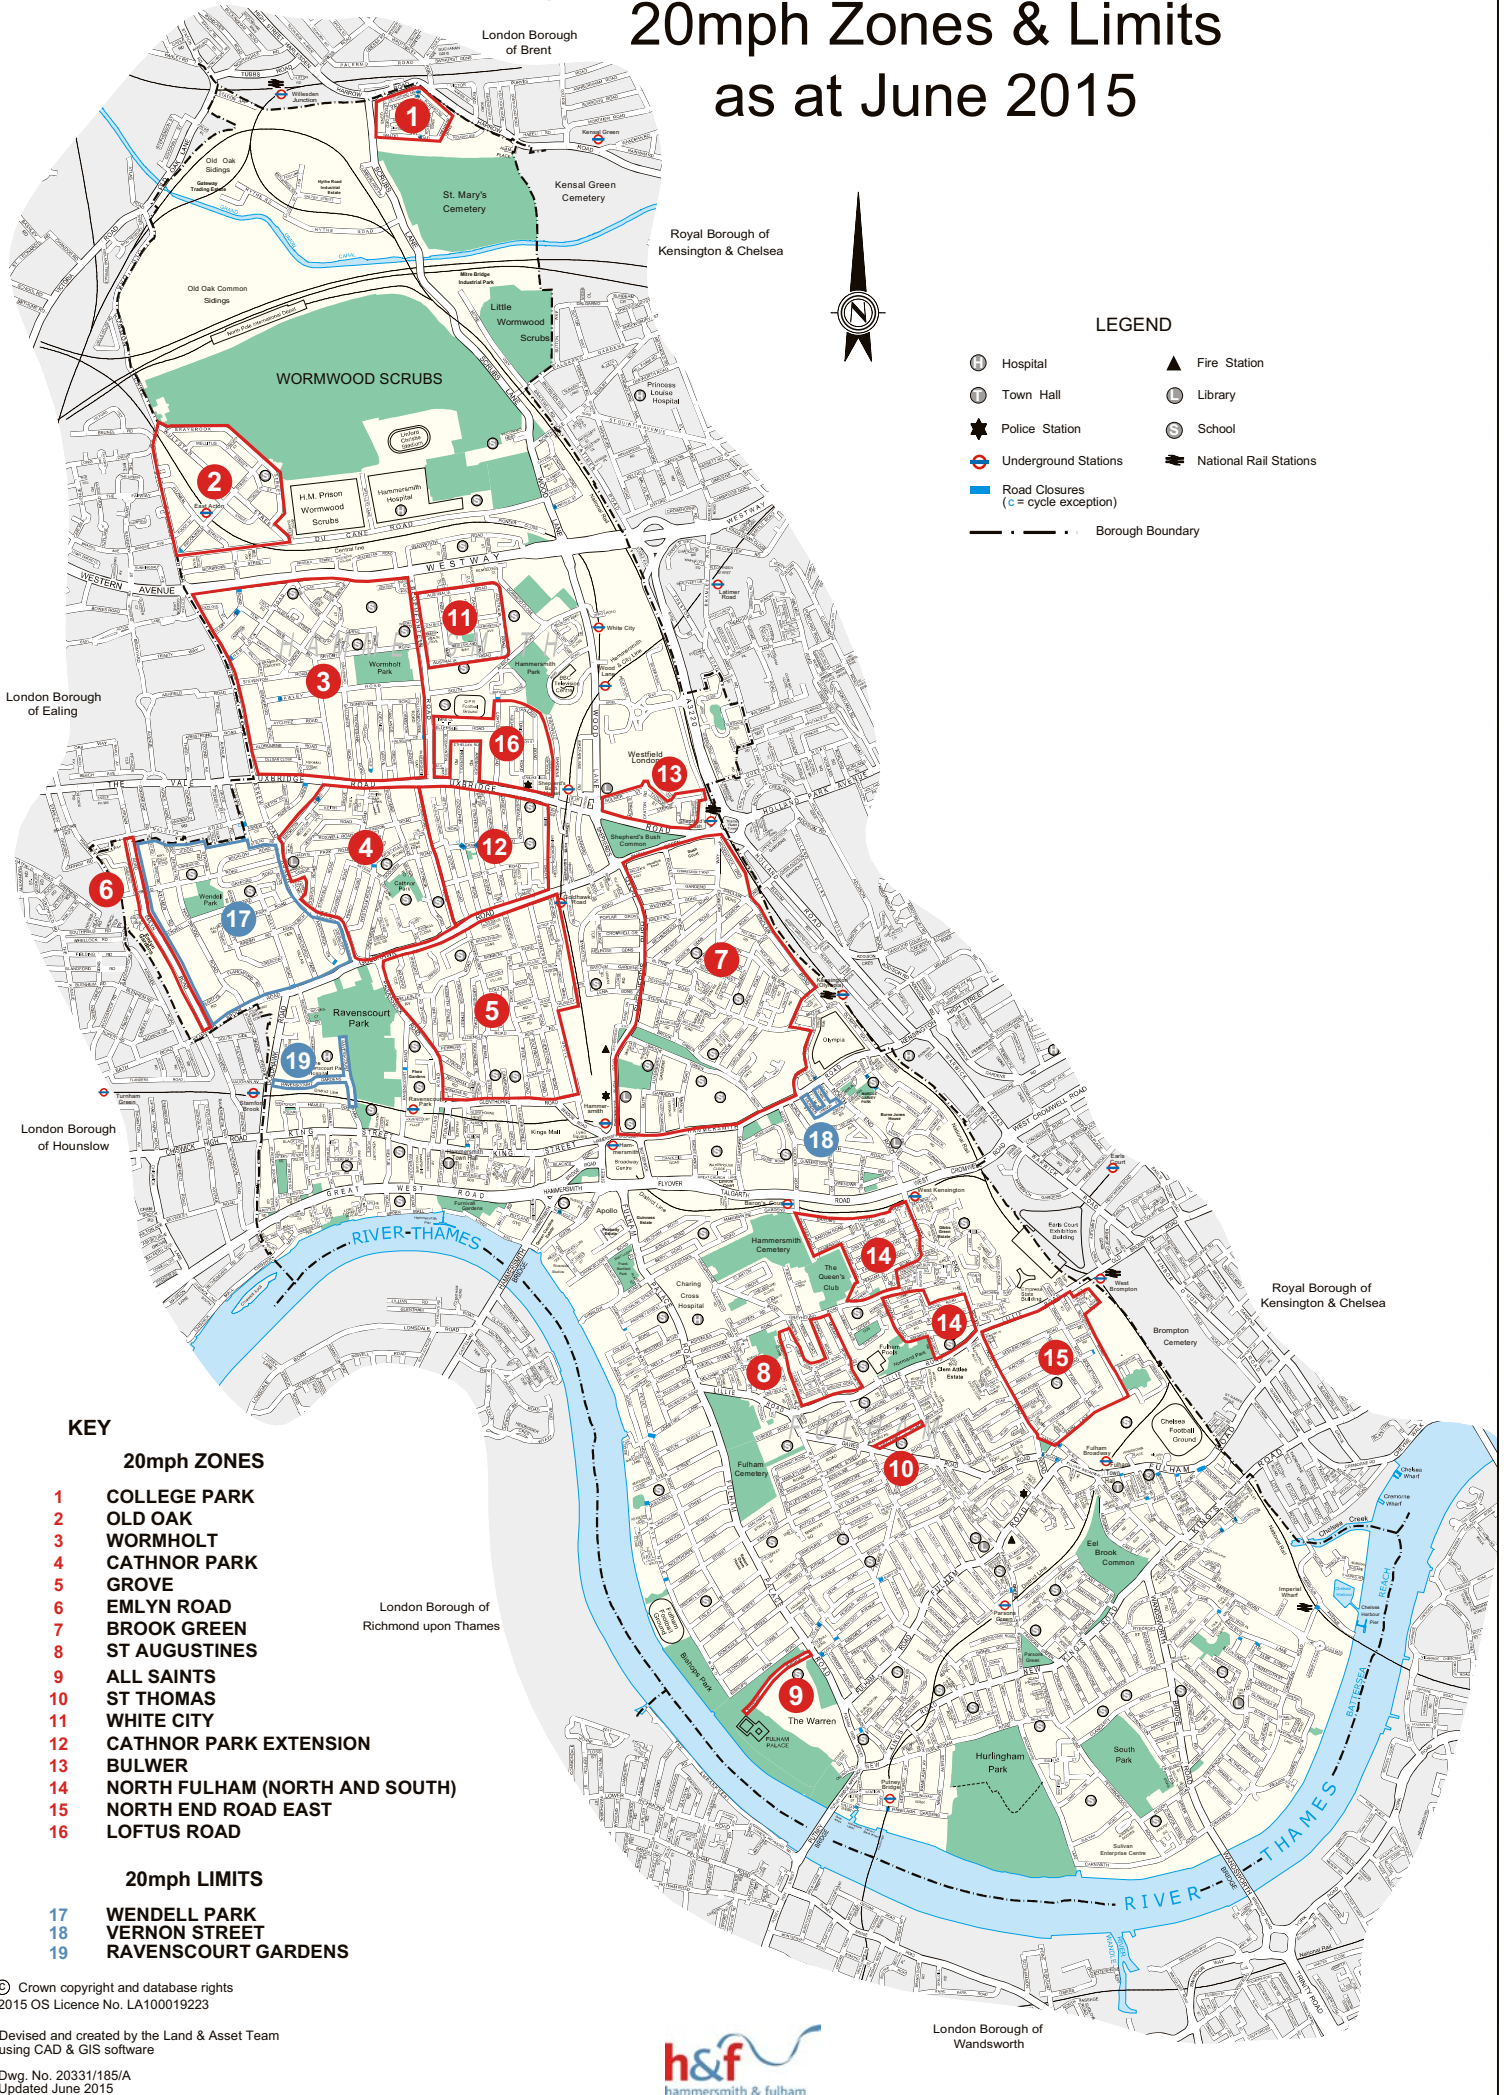

London Borough of Hammersmith & Fulham 20mph Zones & Limits as at June 2015

LEGEND

- Hospital
- Town Hall
- Police Station
- Underground Stations
- Road Closures (c = cycle exception)
- Borough Boundary
- Fire Station
- Library
- School
- National Rail Stations

KEY

20mph ZONES

- 1 COLLEGE PARK
- 2 OLD OAK
- 3 WORMHOLT
- 4 CATHNOR PARK
- 5 GROVE
- 6 EMLYN ROAD
- 7 BROOK GREEN
- 8 ST AUGUSTINES
- 9 ALL SAINTS
- 10 ST THOMAS
- 11 WHITE CITY
- 12 CATHNOR PARK EXTENSION
- 13 BULWER
- 14 NORTH FULHAM (NORTH AND SOUTH)
- 15 NORTH END ROAD EAST
- 16 LOFTUS ROAD

20mph LIMITS

- 17 WEDELL PARK
- 18 VERNON STREET
- 19 RAVENSCOURT GARDENS