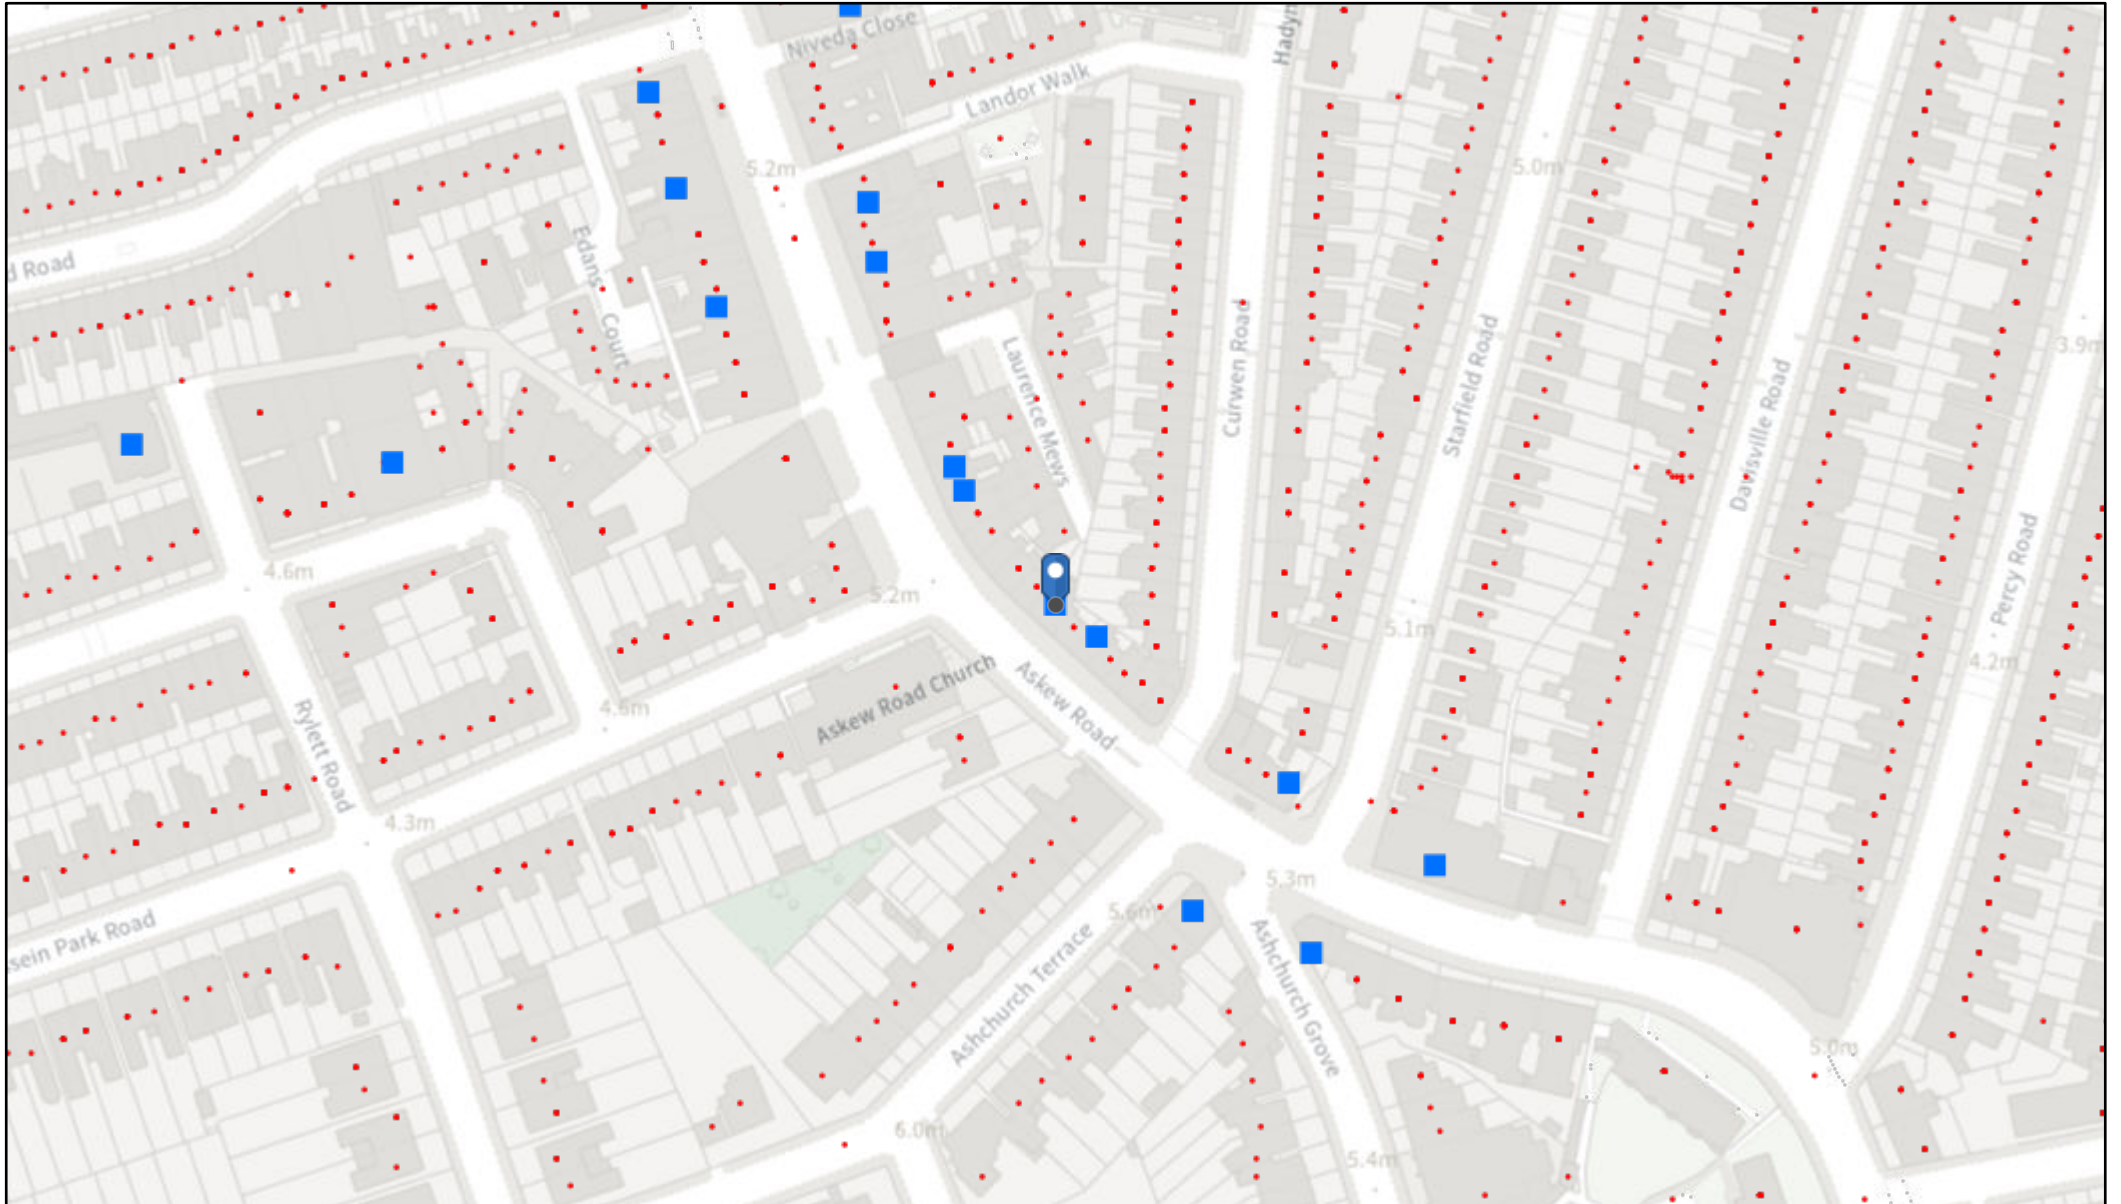

# eGIS Web Map

21/01/2025, 17:52:45

- Licensing Points
- Property Gazetteer
- Within Borough

Ref.no.	Trading name	ADDRESS	ACTIVITY	Monday to Sunday	Monday	Tuesday	Wednesday	Thursday	Friday	Saturday	Sunday
2024/01279 /LAPR	Dimco Buildings (28-30)	30 Wood LaneLondon W12 7DT	Performance of Dance	08:00:00 - 01:00:00							
			Exhibition of a Film	08:00:00 - 01:00:00							
			Indoor Sporting Event	08:00:00 - 01:00:00							
			Performance of Live Music	08:00:00 - 01:00:00							
			Playing of Recorded Music	08:00:00 - 01:00:00							
			Entertainment Similar to Music or Dance	08:00:00 - 01:00:00							
			Performance of a Play	08:00:00 - 01:00:00							
			Late Night Refreshment	23:00:00 - 01:30:00							
			Sale of Alcohol On and Off the Premises	10:00:00 - 01:00:00							
2023/01123 /LAPR	Chipotle Mexican Grill - Unit SU2067 - Level 50	Westfield London Shopping CentreAriel WayLondon	Sale of Alcohol On and Off the Premises	11:00:00 - 23:00:00							

			Playing of Recorded Music	09:00:00 - 23:00:00							
			Entertainment Similar to Music or Dance	09:00:00 - 23:00:00							
			Performance of a Play	09:00:00 - 23:00:00							
			Sale of Alcohol On and Off the Premises	09:00:00 - 23:00:00							
2023/01326 /LAPR	TOCA Social - Unit SU0079C	Westfield London Shopping Centre Ariel Way London	Performance of Live Music	09:30:00 - 01:30:00							
			Playing of Recorded Music	09:30:00 - 01:30:00							
			Late Night Refreshment	23:00:00 - 01:30:00							
			Sale of Alcohol On and Off the Premises	09:30:00 - 01:00:00							
2023/01979 /LAPR	Vue Cinema	Westfield London Shopping Centre Ariel Way London	Performance of Dance	08:00:00 - 03:30:00							