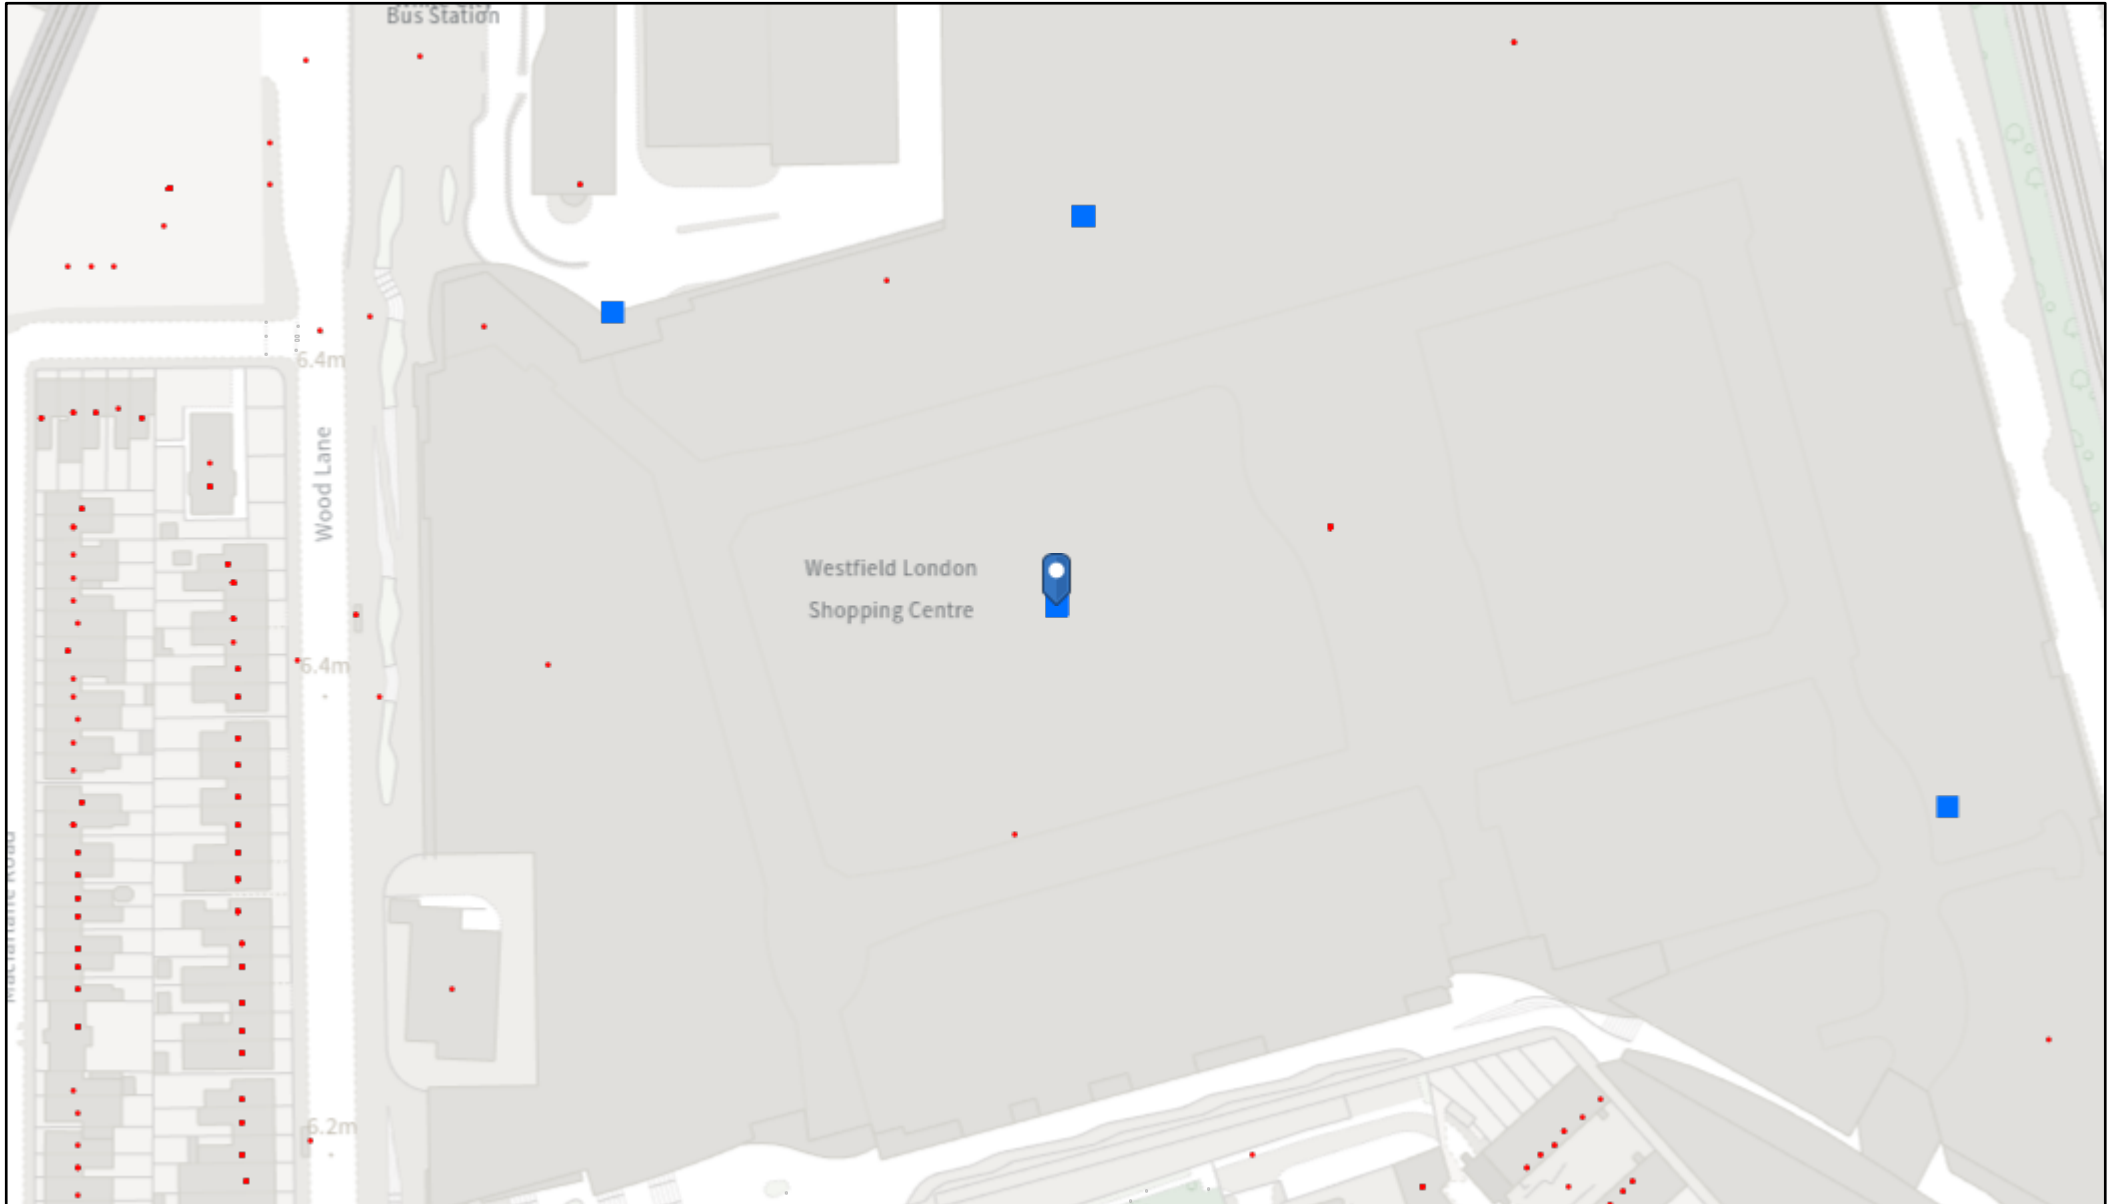

# eGIS Web Map

13/01/2025, 15:55:46

- Licensing Points
- Property Gazetteer
- Within Borough

Ref.no.	Trading name	ADDRESS	ACTIVITY	Monday to Sunday	Monday	Tuesday	Wednesday	Thursday	Friday	Saturday	Sunday
2024/01279 /LAPR	Dimco Buildings (28-30)	30 Wood LaneLondon W12 7DT	Performance of Dance	08:00:00 - 01:00:00							
			Exhibition of a Film	08:00:00 - 01:00:00							
			Indoor Sporting Event	08:00:00 - 01:00:00							
			Performance of Live Music	08:00:00 - 01:00:00							
			Playing of Recorded Music	08:00:00 - 01:00:00							
			Entertainment Similar to Music or Dance	08:00:00 - 01:00:00							
			Performance of a Play	08:00:00 - 01:00:00							
			Late Night Refreshment	23:00:00 - 01:30:00							
			Sale of Alcohol On and Off the Premises	10:00:00 - 01:00:00							
2023/01123 /LAPR	Chipotle Mexican Grill - Unit SU2067 - Level 50	Westfield London Shopping CentreAriel WayLondon	Sale of Alcohol On and Off the Premises	11:00:00 - 23:00:00							

2024/01175 /LAPR	Puttshack Units 0237, 1234, 1235 And 1236	Westfield London Shopping CentreAriel WayLondon	Indoor Sporting Event	09:30:00 - 01:00:00							
		Westfield London Shopping CentreAriel WayLondon	Playing of Recorded Music	09:30:00 - 01:00:00							
		Westfield London Shopping CentreAriel WayLondon	Late Night Refreshment	23:00:00 - 01:30:00							
		Westfield London Shopping CentreAriel WayLondon	Sale of Alcohol On and Off the Premises	09:30:00 - 01:00:00							
2022/00062 /LAPR	Relay Square - Westfield London (Open Space)	Westfield London Shopping CentreAriel WayLondon	Performance of Dance	09:00:00 - 23:00:00							
			Exhibition of a Film	09:00:00 - 23:00:00							
			Performance of Live Music	09:00:00 - 23:00:00							