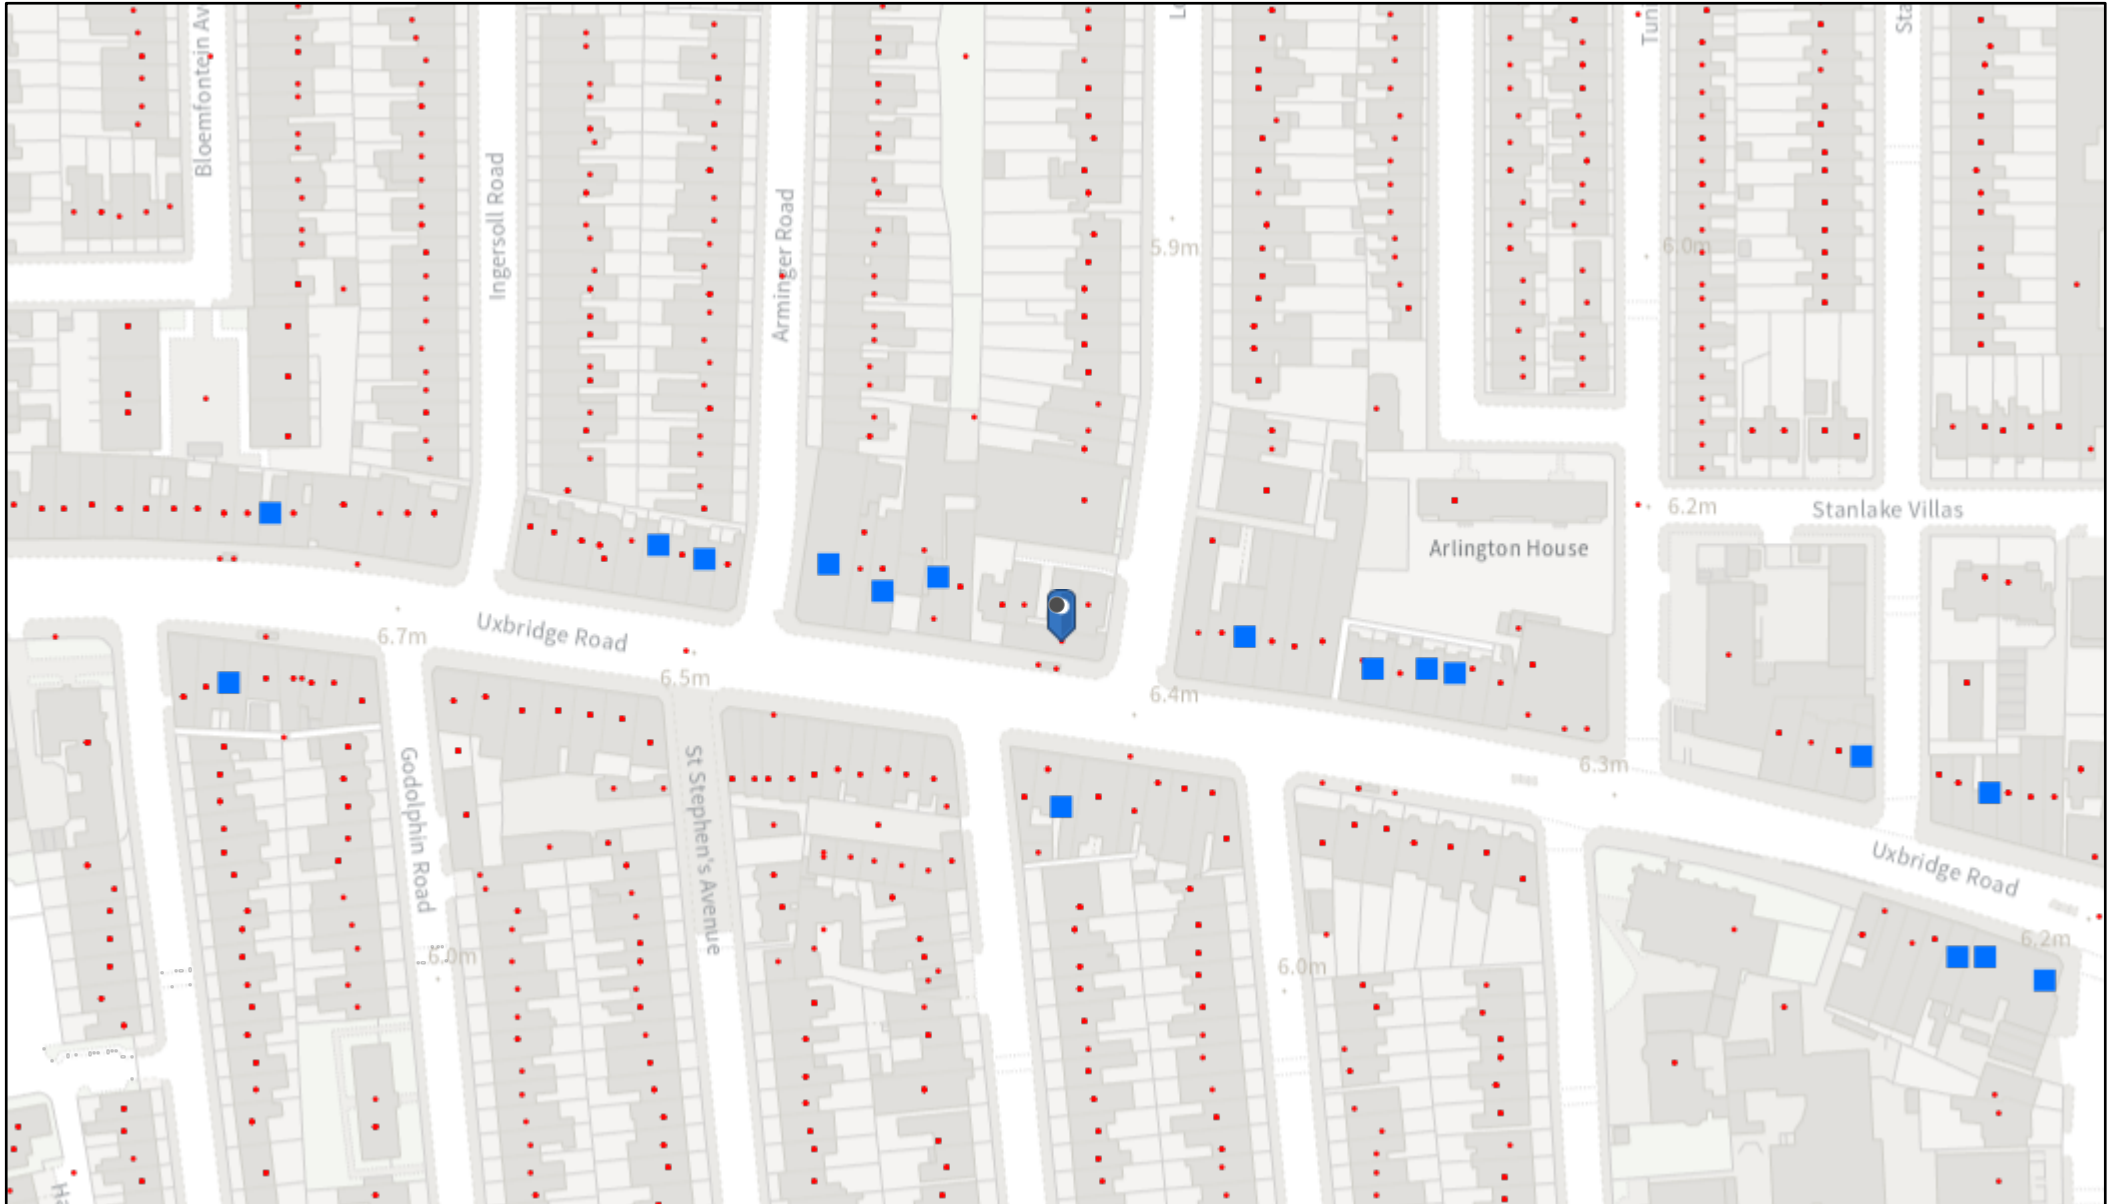

eGIS Web Map

31/07/2024, 10:26:07