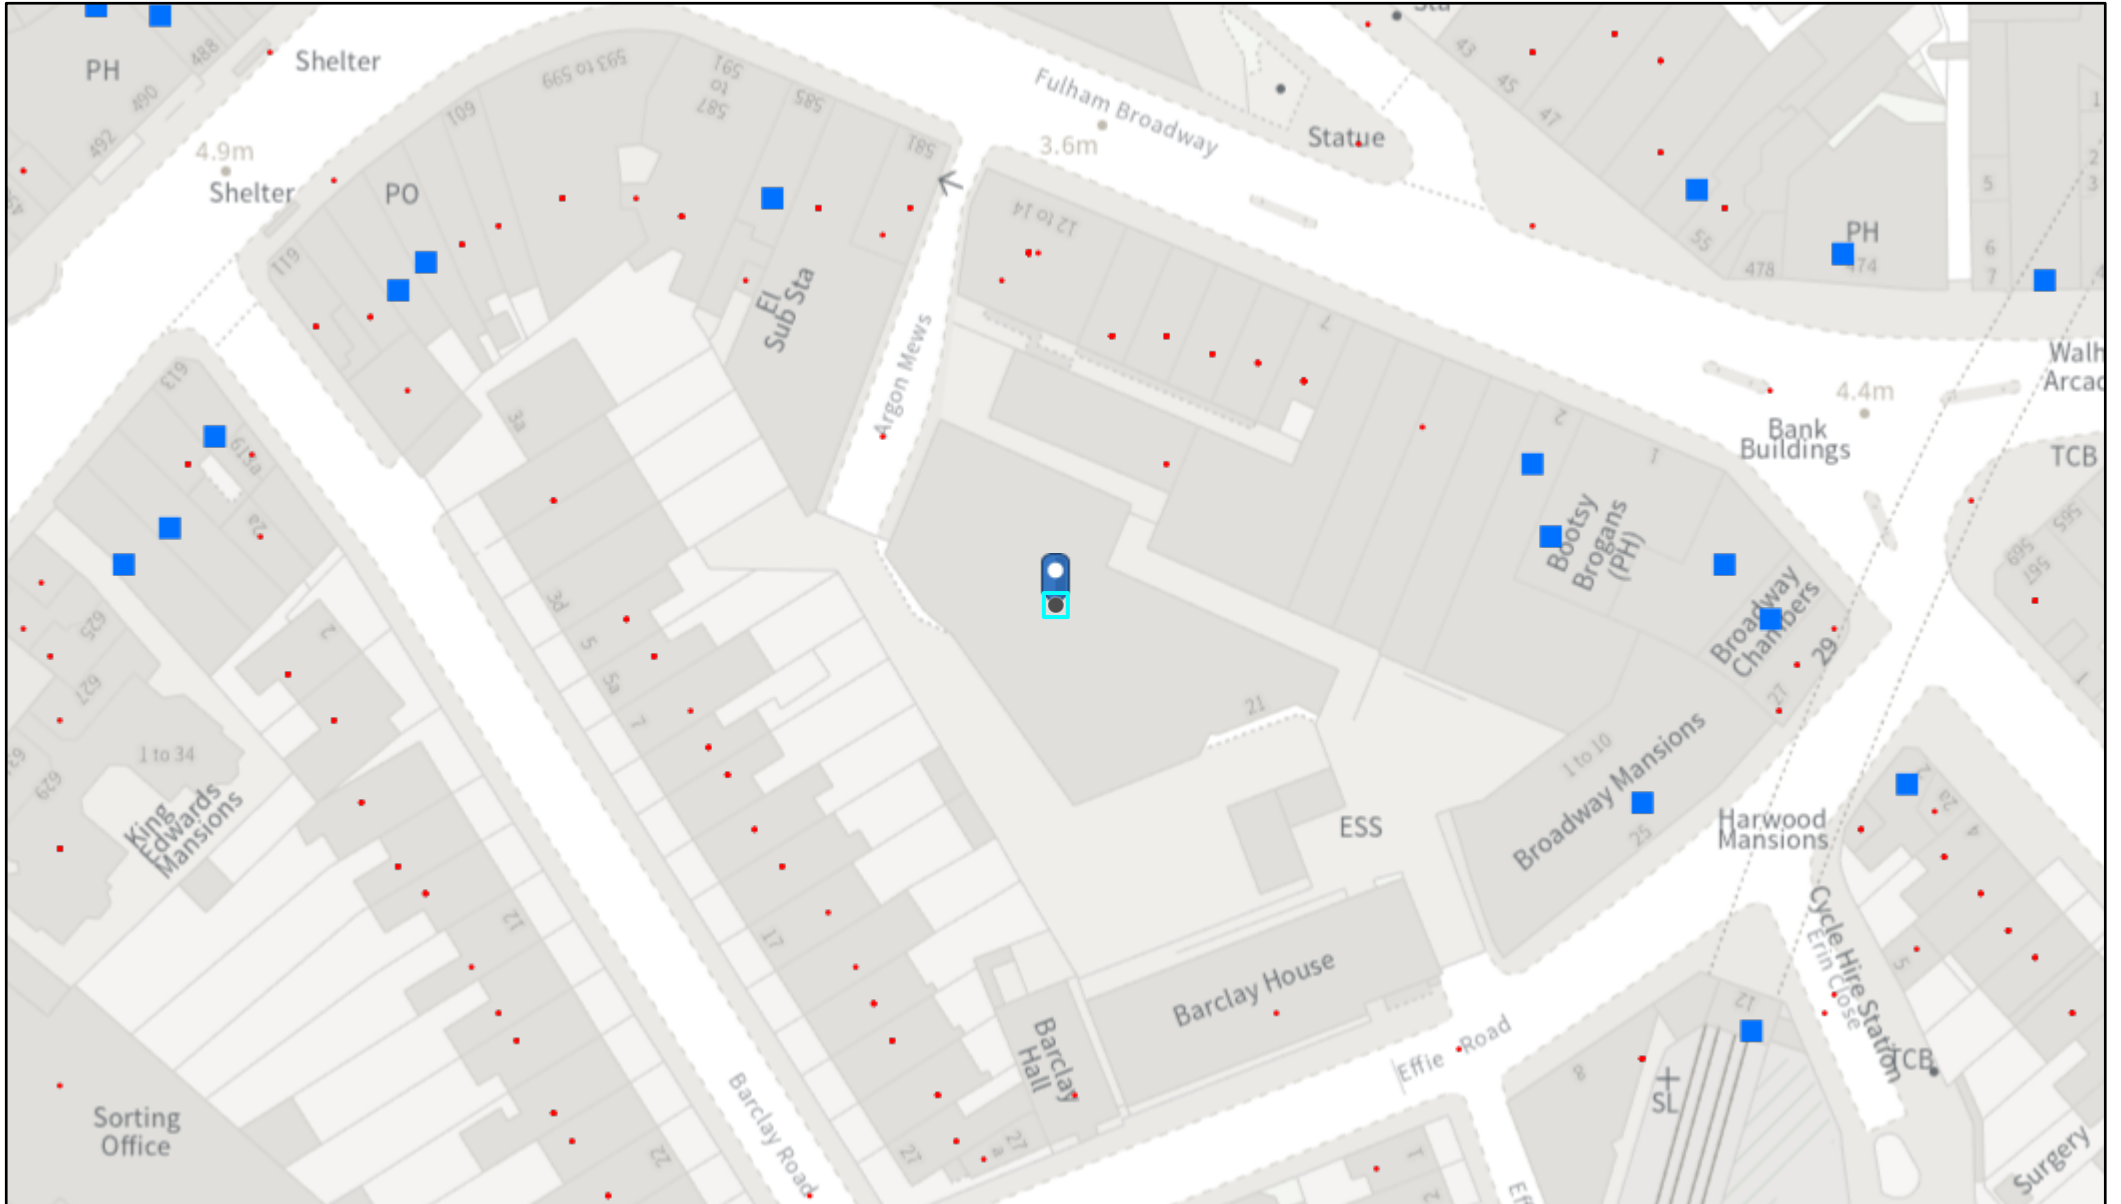

eGIS Web Map

09/07/2024, 15:13:23