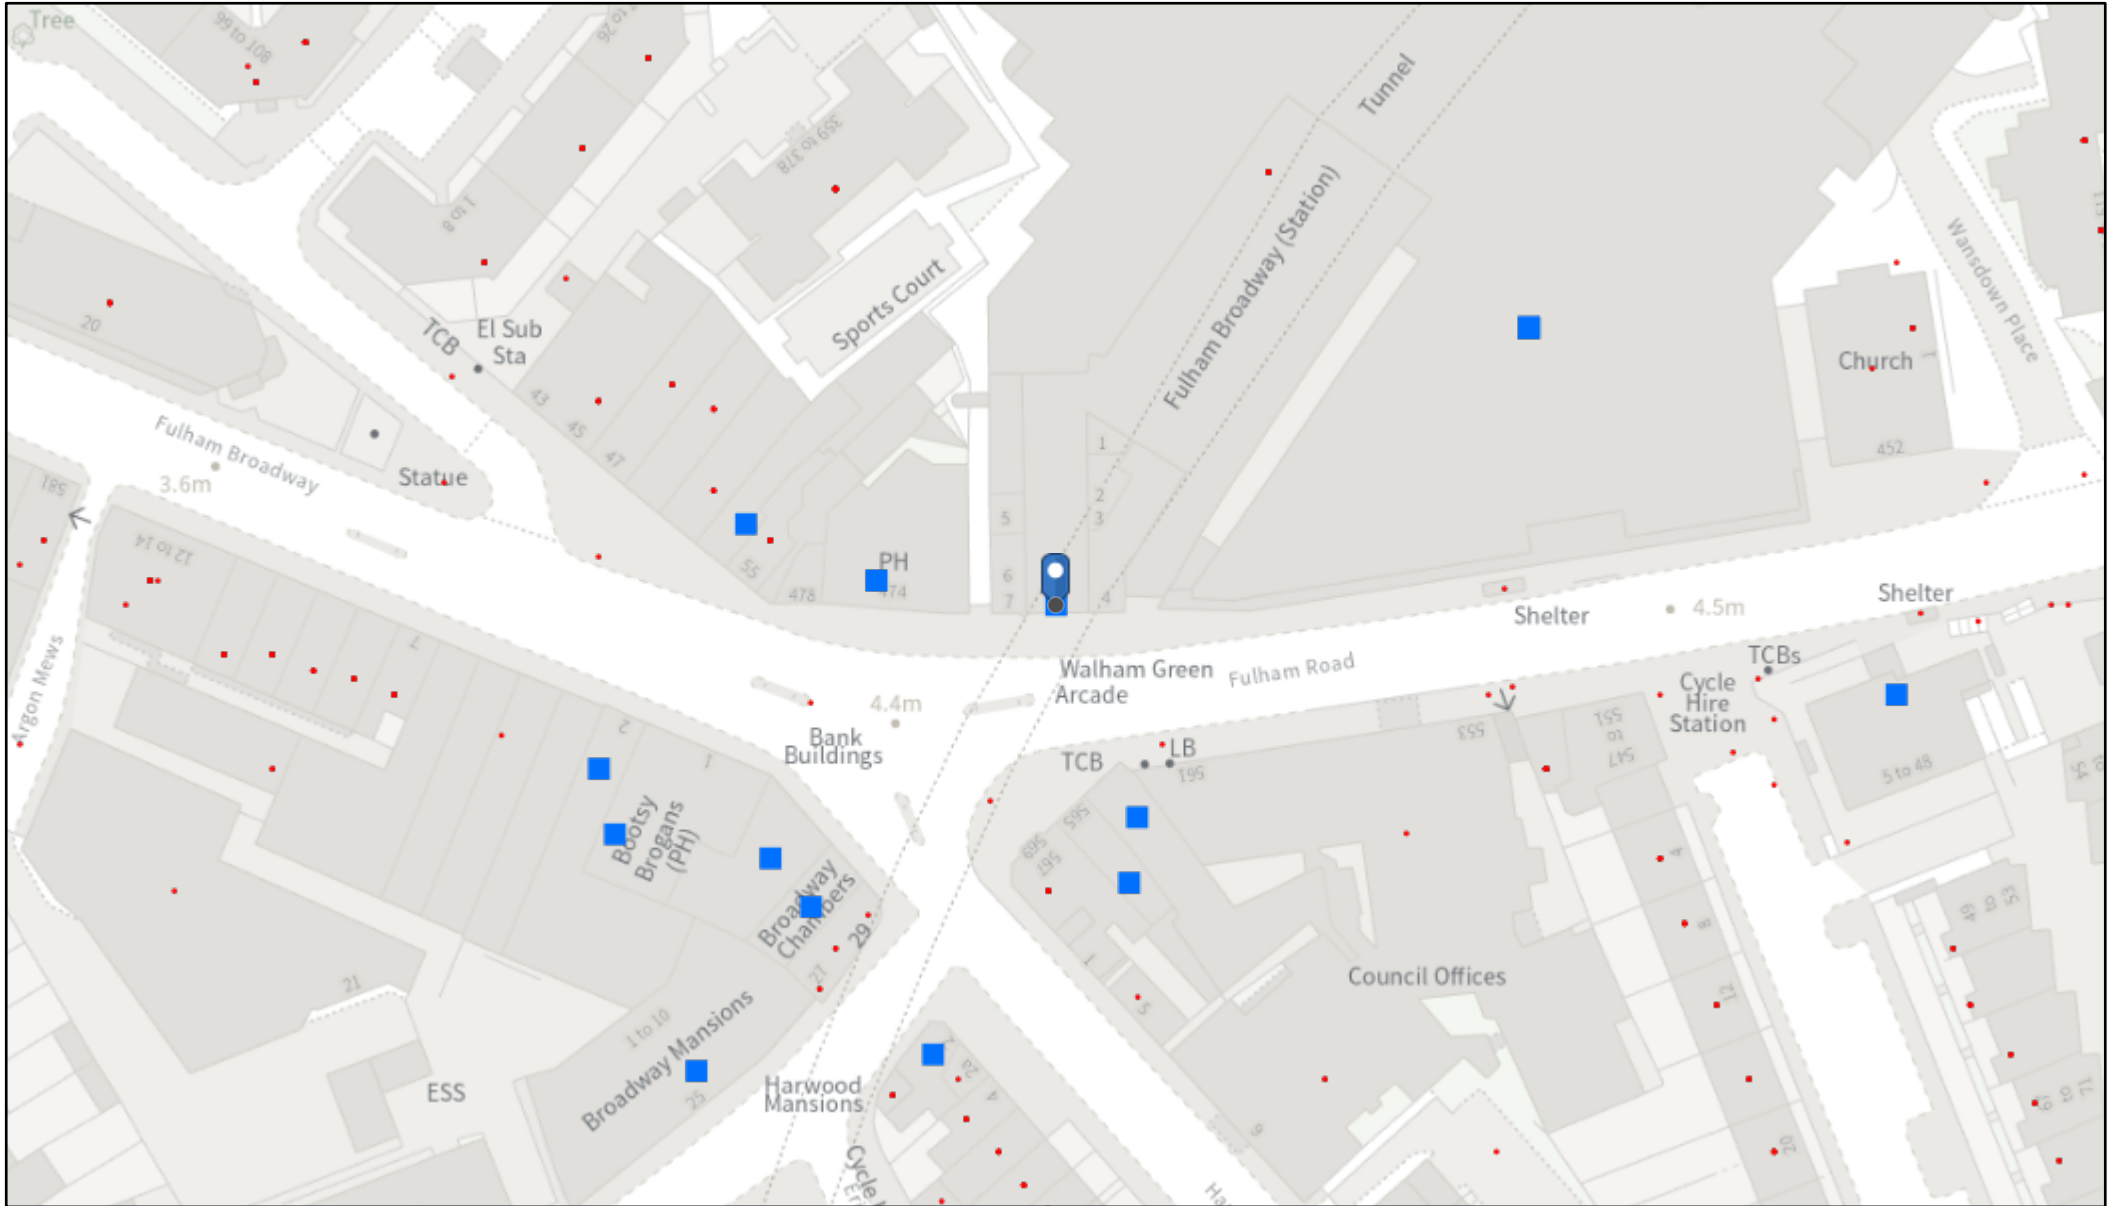

eGIS Web Map

04/06/2024, 14:17:23