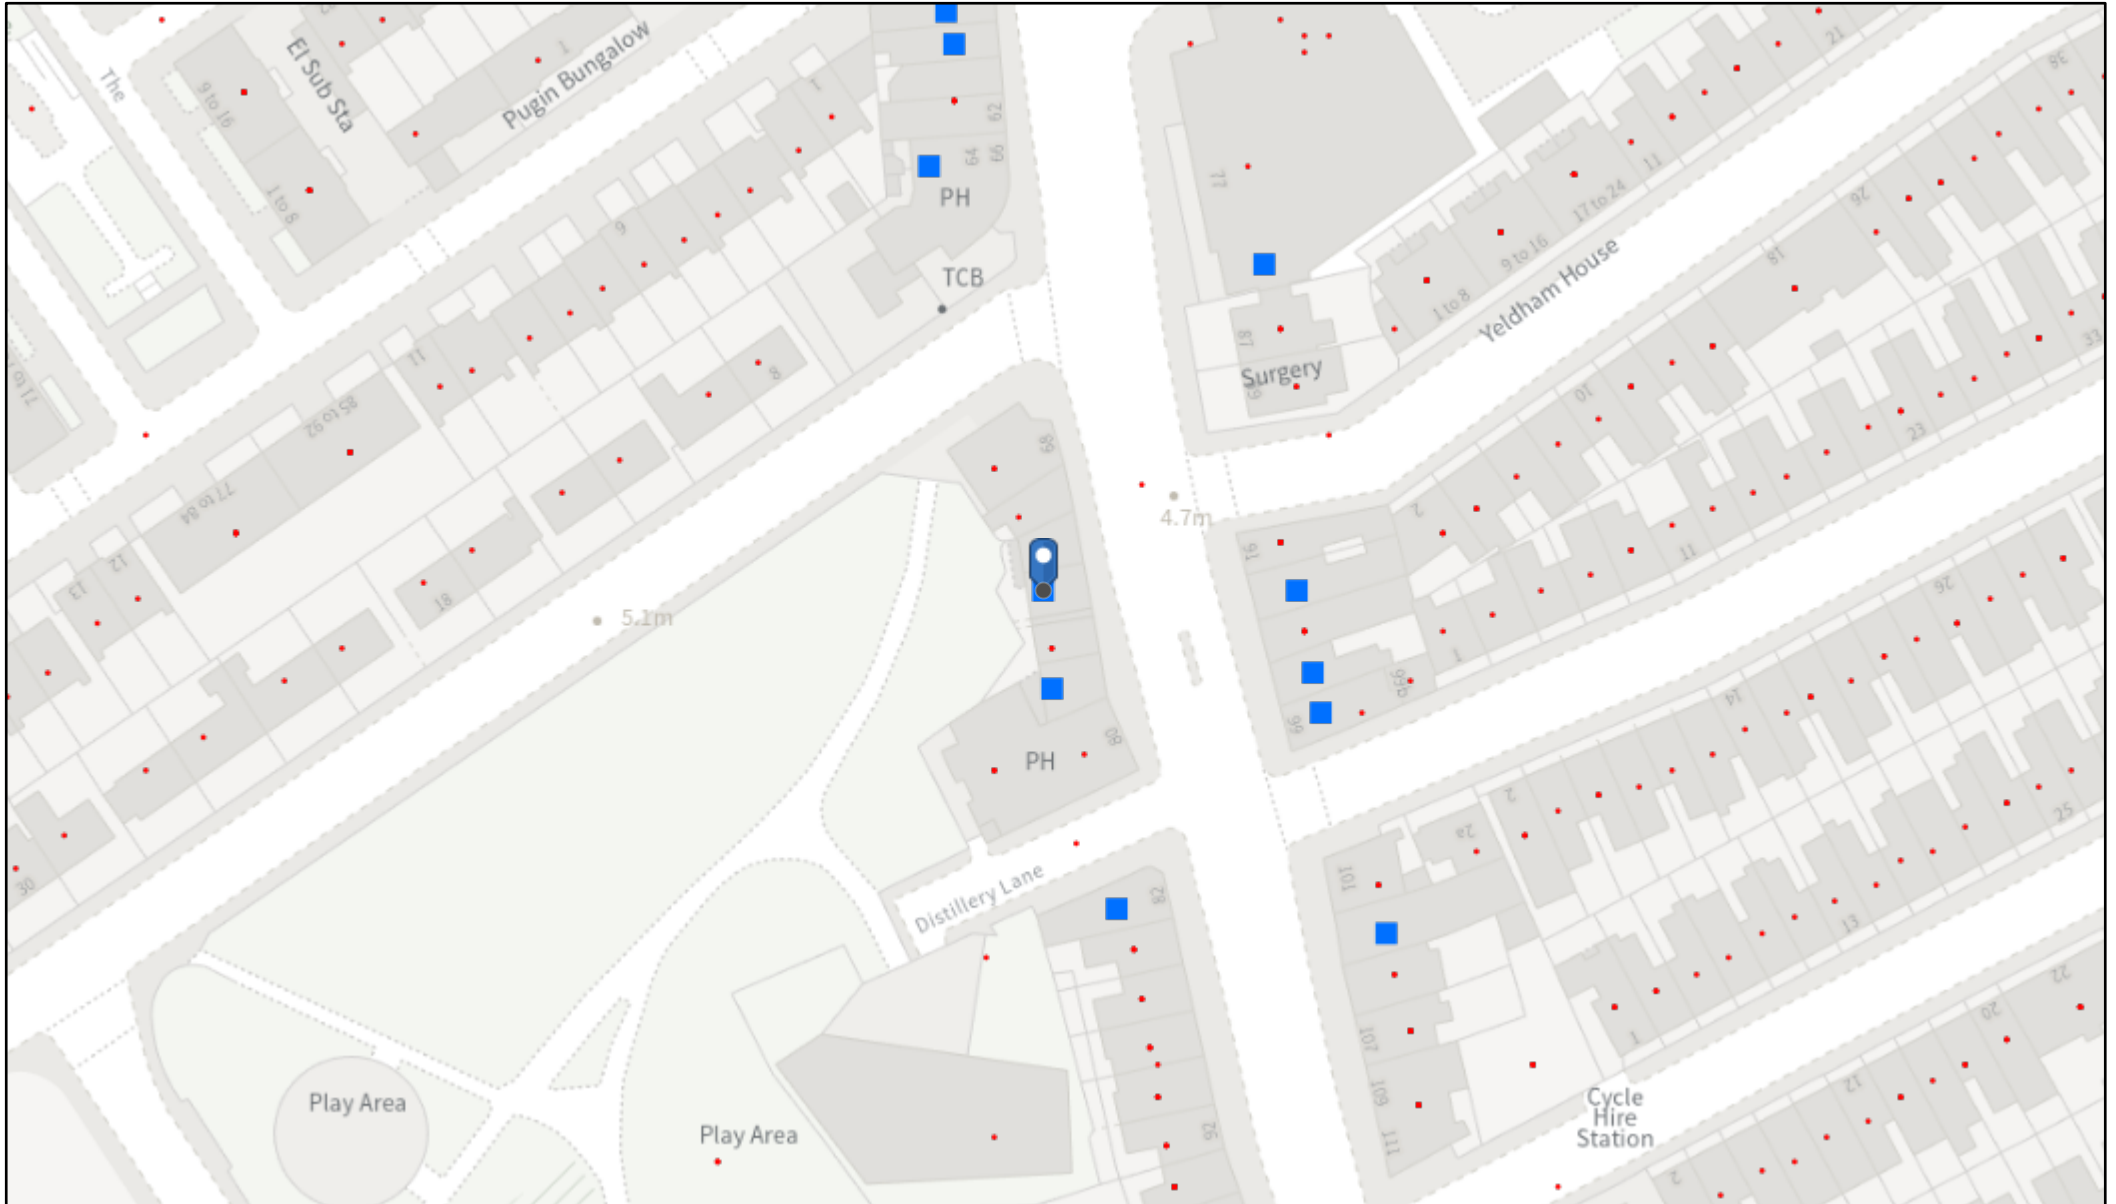

eGIS Web Map

04/06/2024, 13:42:32