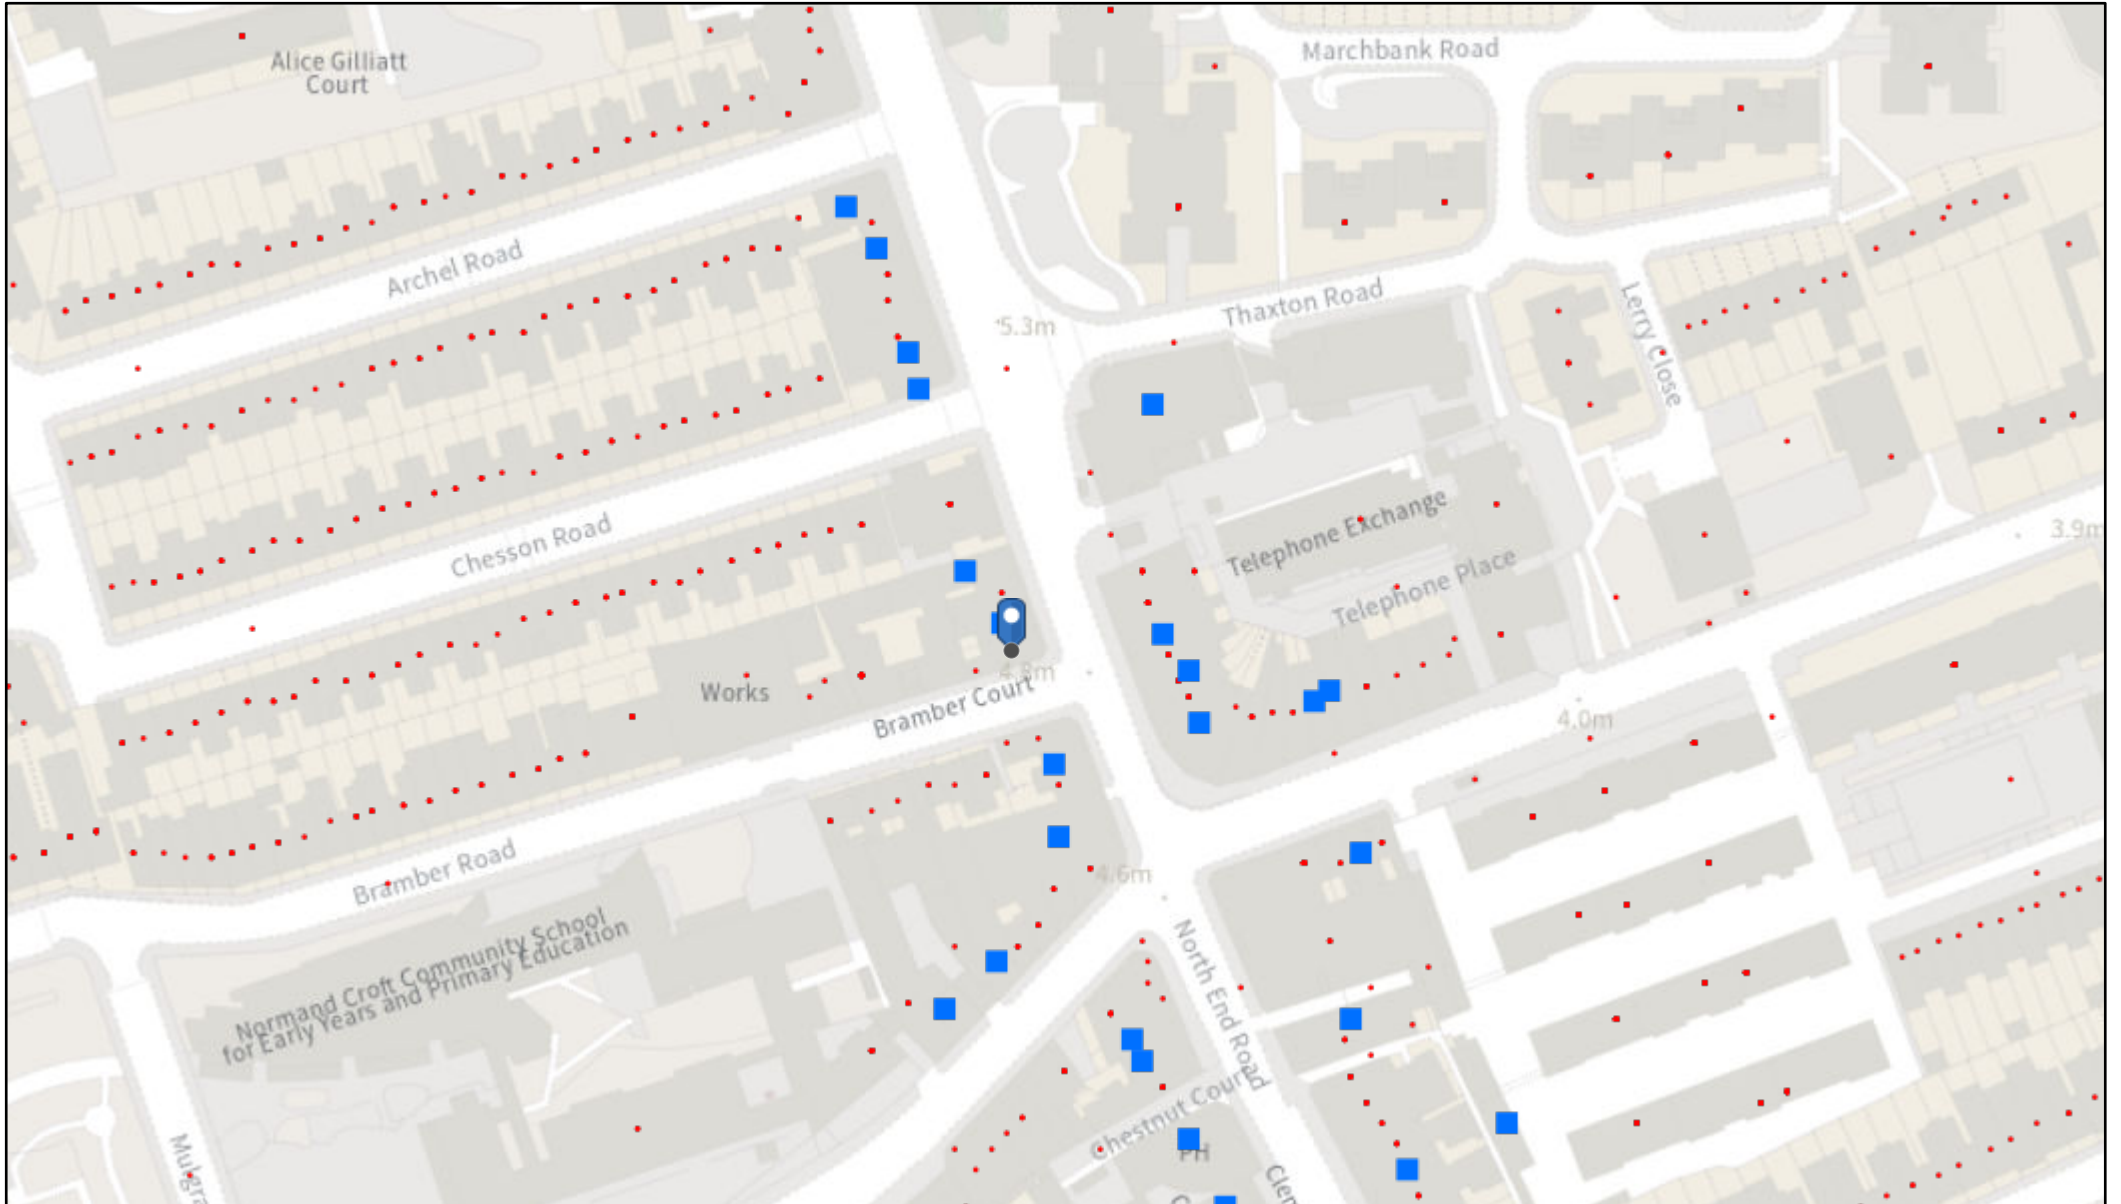

eGIS Web Map

22/11/2023, 08:17:44