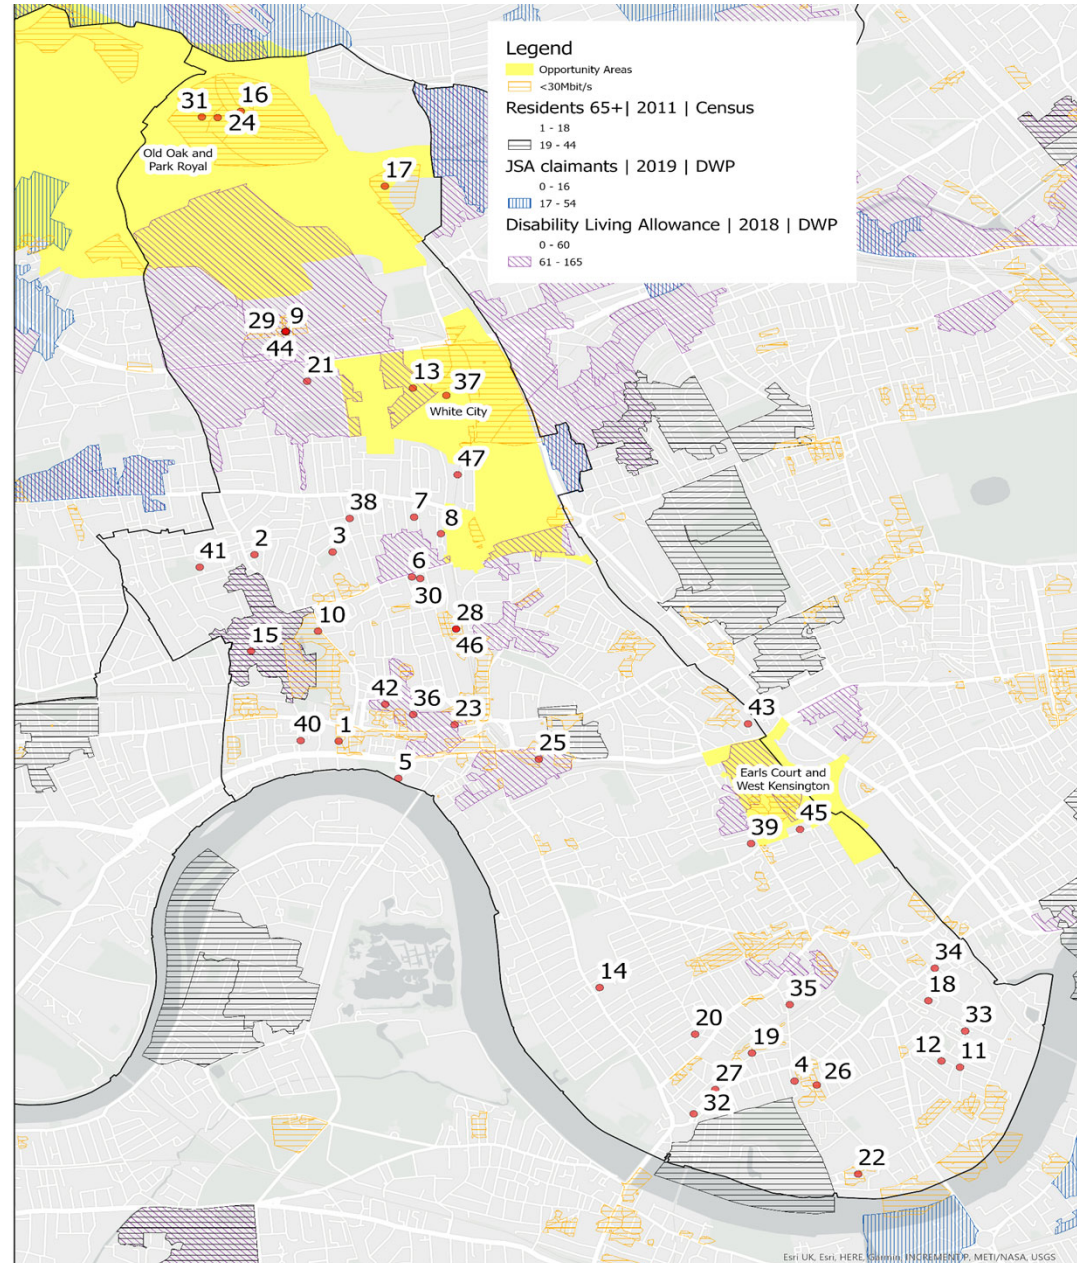

Appendix 1

Hammersmith & Fulham SIP Sites and Areas of Social & Economic Deprivation

Hammersmith & Fulham Areas of Social & Economic Deprivation.

This map shows the relationship between:

- Opportunity Areas;
- Broadband <30Mbit/s;
- Residents over 65;
- Job Seekers Allowance Claimants; &
- Disability Allowance Claimants

Numbers represent sites submitted for SIP funding

This map shows the relationship between:

- Opportunity Areas;
- Broadband <30Mbit/s;
- &
- Microbusinesses

Numbers represent sites submitted for SIP funding