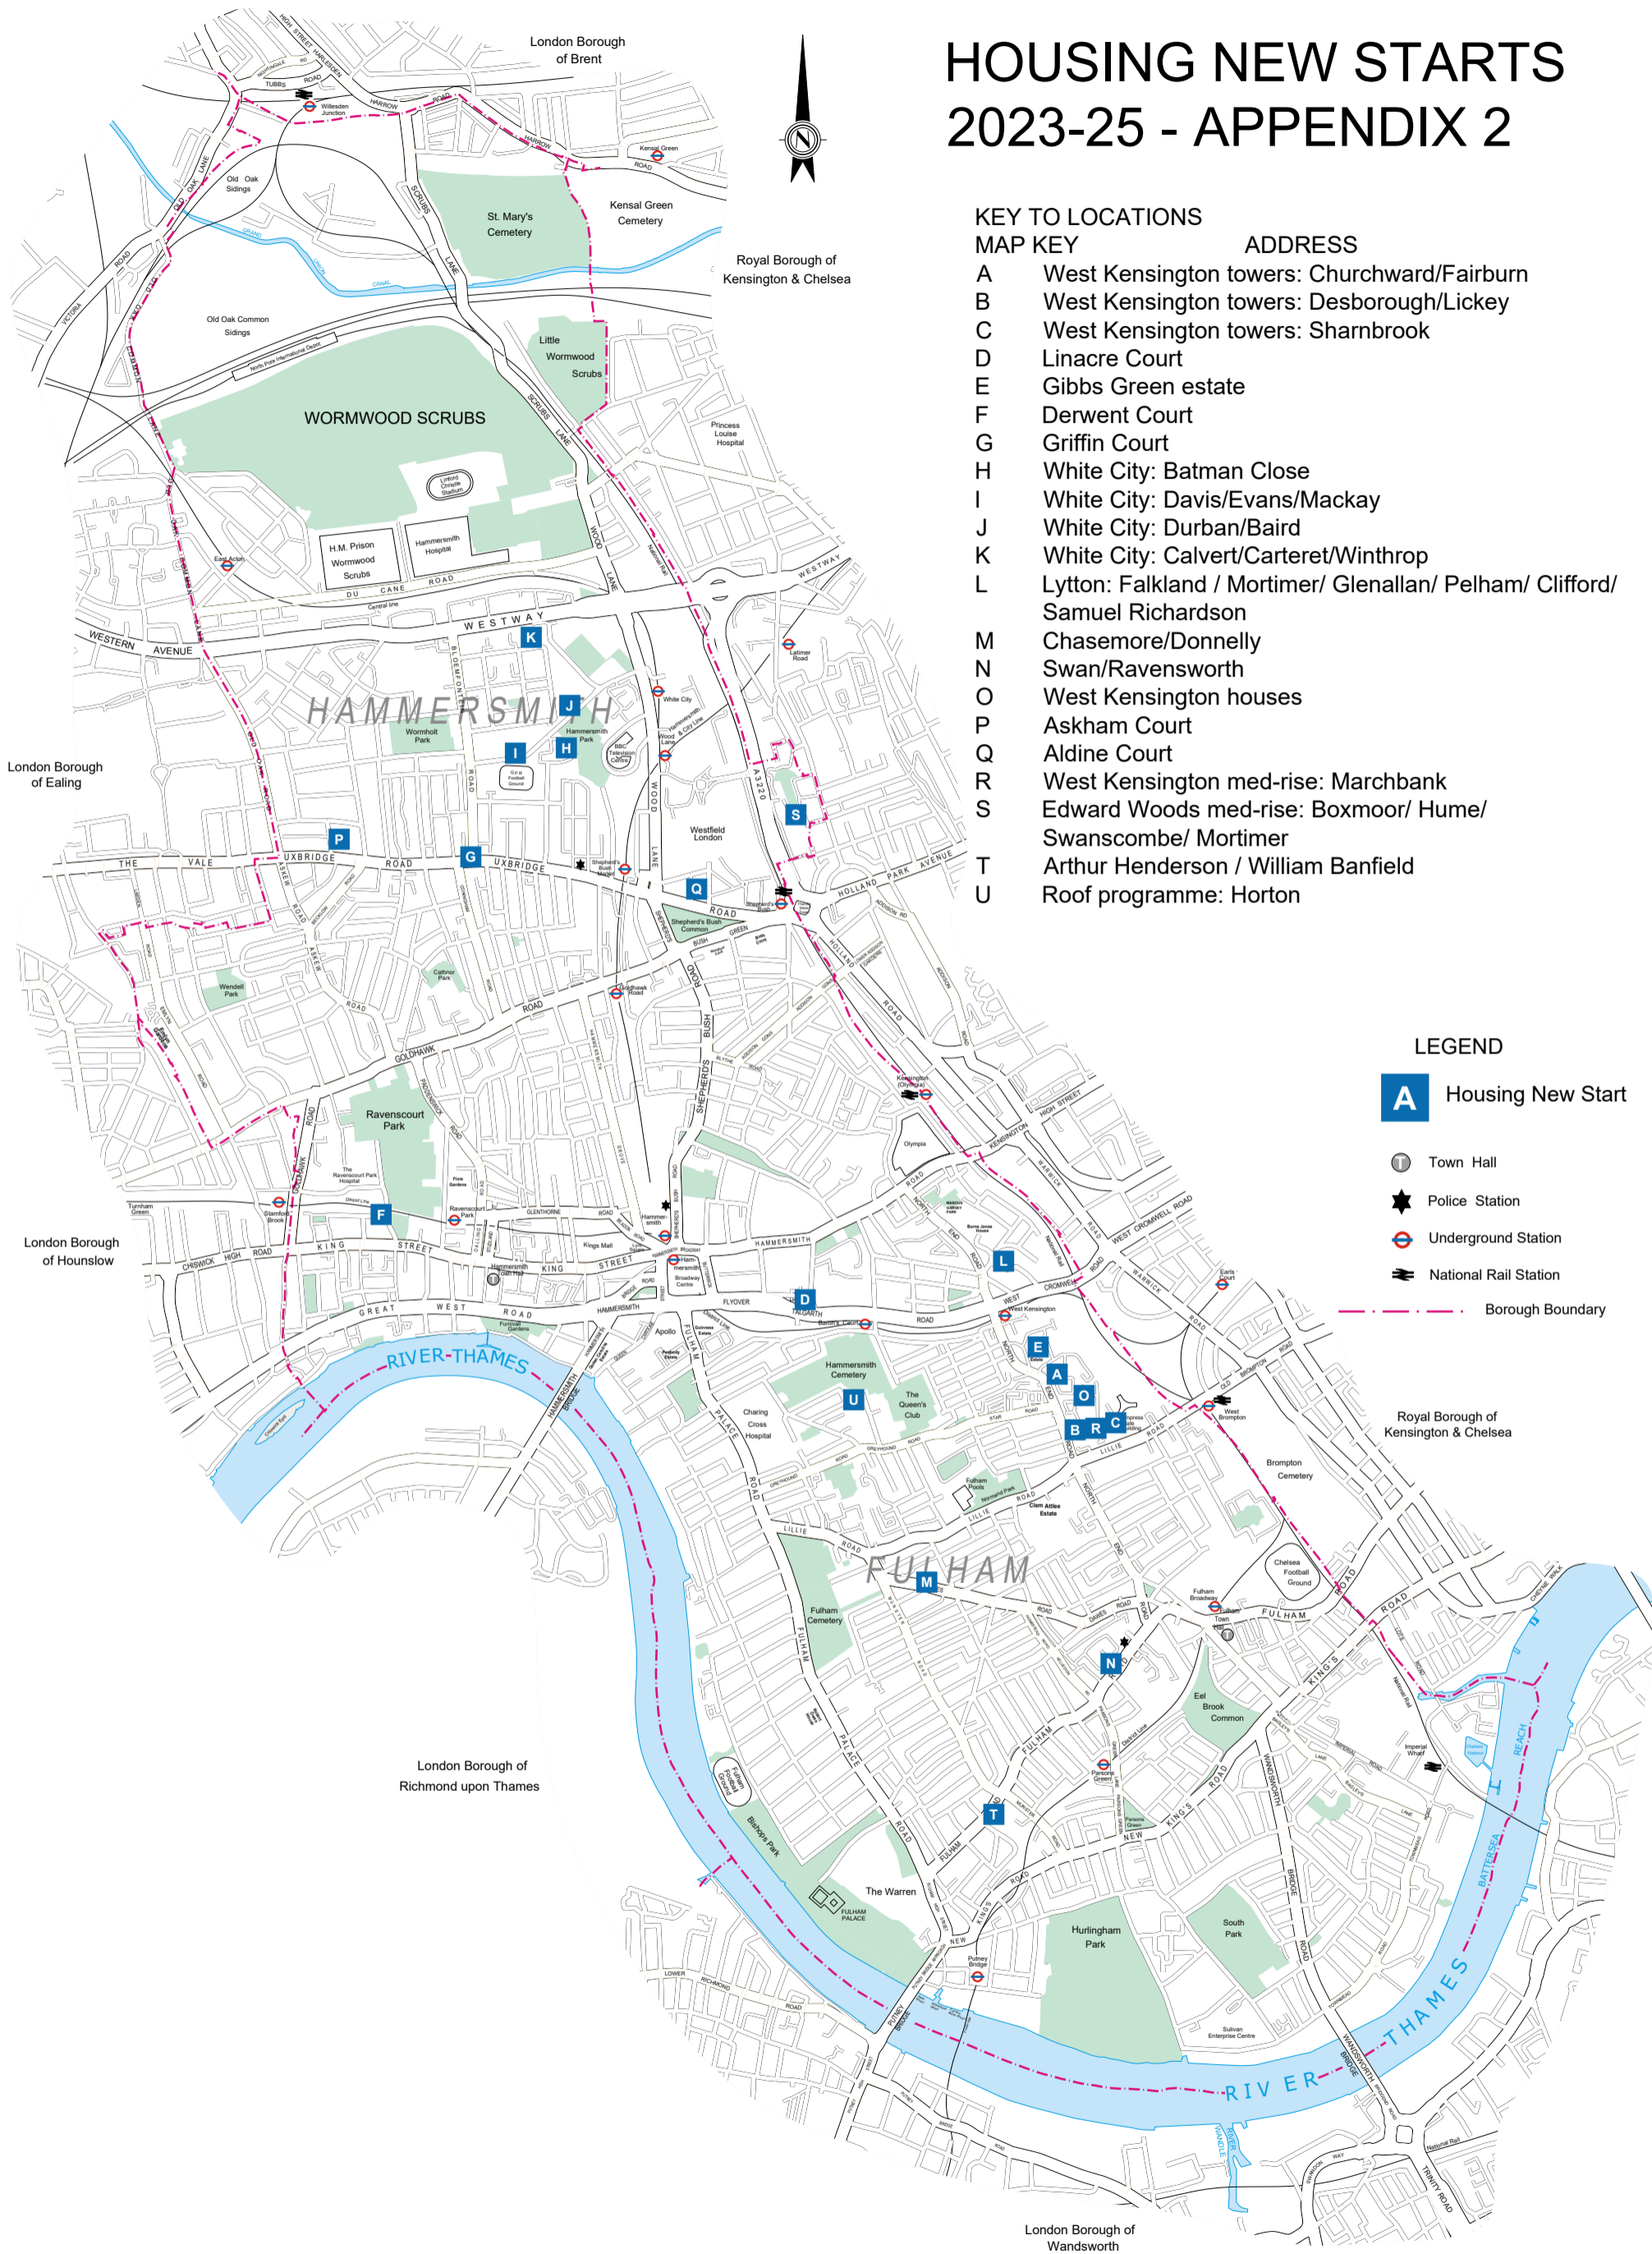

## HOUSING NEW STARTS 2023-25 - APPENDIX 2

### KEY TO LOCATIONS

MAP KEY	ADDRESS
A	West Kensington towers: Churchward/Fairburn
B	West Kensington towers: Desborough/Lickey
C	West Kensington towers: Sharnbrook
D	Linacre Court
E	Gibbs Green estate
F	Derwent Court
G	Griffin Court
H	White City: Batman Close
I	White City: Davis/Evans/Mackay
J	White City: Durban/Baird
K	White City: Calvert/Carteret/Winthrop
L	Lytton: Falkland / Mortimer/ Glenallan/ Pelham/ Clifford/ Samuel Richardson
M	Chasmore/Donnelly
N	Swan/Ravensworth
O	West Kensington houses
P	Askham Court
Q	Aldine Court
R	West Kensington med-rise: Marchbank
S	Edward Woods med-rise: Boxmoor/ Hume/ Swanscombe/ Mortimer
T	Arthur Henderson / William Banfield
U	Roof programme: Horton

### LEGEND

- A Housing New Start
- Town Hall
- Police Station
- Underground Station
- National Rail Station
- Borough Boundary