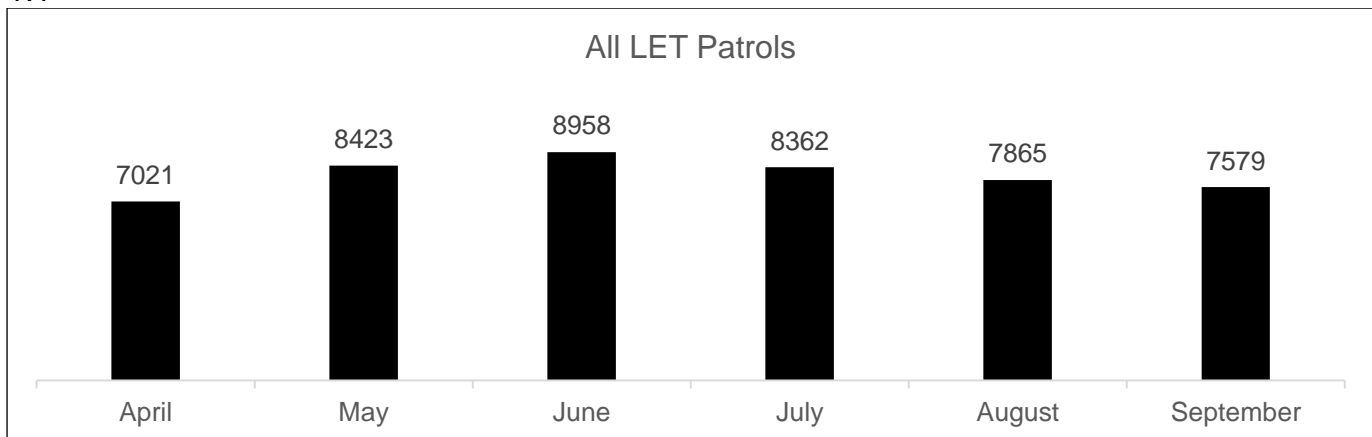

LET Performance Data

2022/2023	Q1 & Q2	Q2
Total Investigations	3188	1433
Total FPNs issued	785	505
Patrols in HRA estates and/or blocks	14500	5635
Patrol hours in parks	3280	1367
Patrol hours in estates and/or blocks	4144	1625
Patrol hours in public realm	8431	3967
Weapon sweeps	2208	1154

1.1

1.2

1.3

1.4

1.5

1.6

1.7

1.8

1.9

2.0

2.1

2.2

2.3

2.4

2.5

2.6