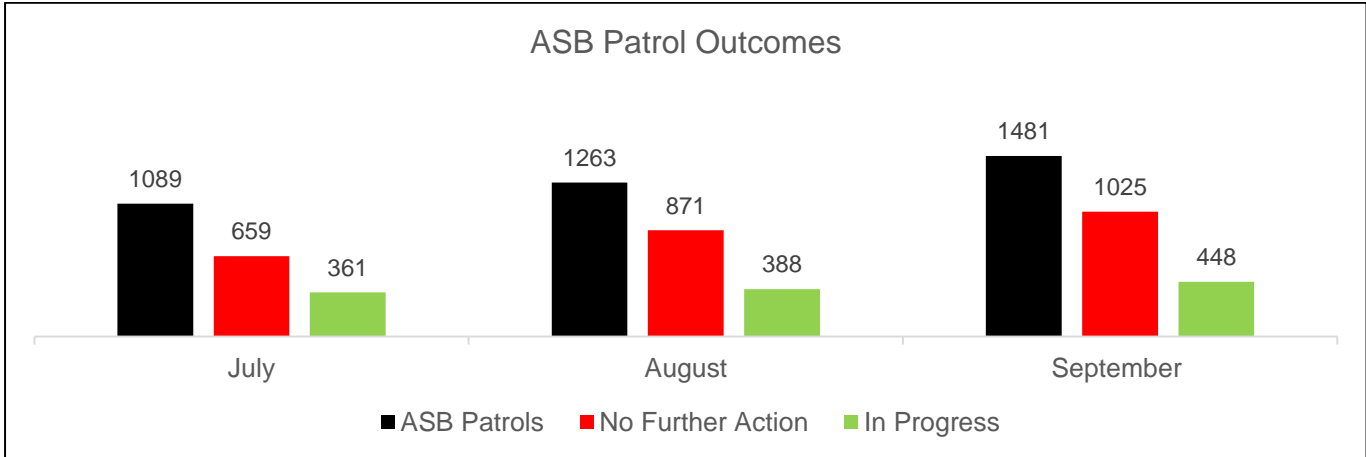

LET Performance Data

2022/2023	Q1 & Q2	Q2
Total Investigations	3188	1433
Total FPNs issued	785	505
Patrols in HRA estates and/or blocks	14500	5635
Patrol hours in parks	3280	1367
Patrol hours in estates and/or blocks	4144	1625
Patrol hours in public realm	8431	3967
Weapon sweeps	2208	1154

1.1

1.2

1.3

1.4

1.5

1.6

1.7

1.8

1.9

2.0

2.1

2.2

2.3

2.4

2.5

2.6