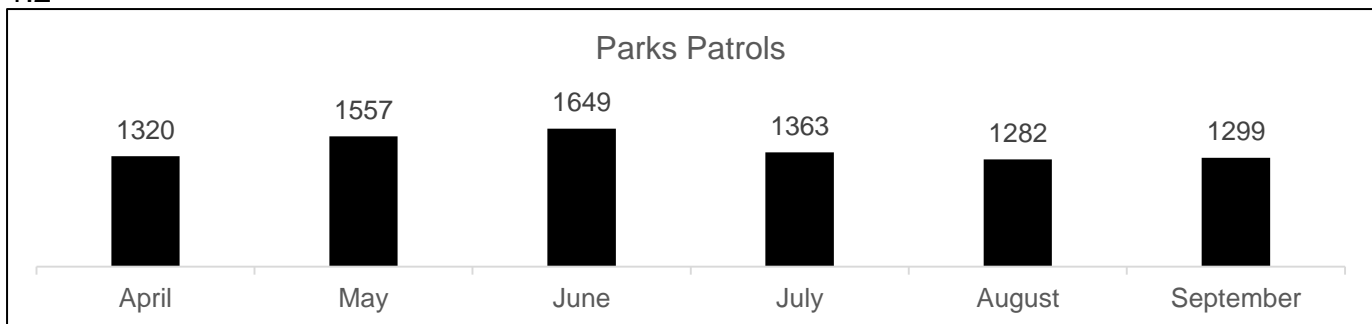

LET Performance Data

2022/2023	Q1 & Q2	Q2
Total Investigations	3188	1433
Total FPNs issued	785	505
Patrols in HRA estates and/or blocks	14500	5635
Patrol hours in parks	3280	1367
Patrol hours in estates and/or blocks	4144	1625
Patrol hours in public realm	8431	3967
Weapon sweeps	2208	1154

1.1

1.2

1.3

1.4

1.5

1.6

1.7

1.8