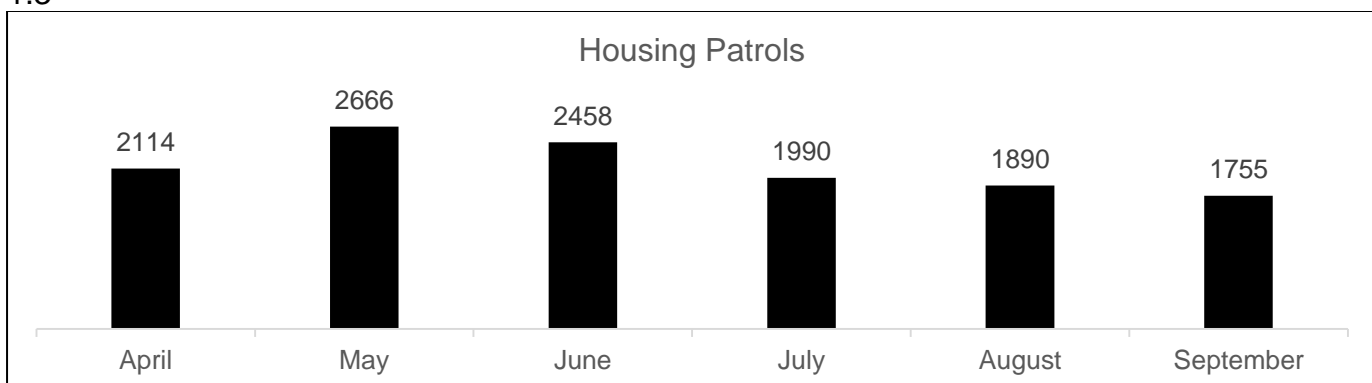

LET Performance Data

2022/2023	Q1 & Q2	Q2
Total Investigations	3188	1433
Total FPNs issued	785	505
Patrols in HRA estates and/or blocks	14500	5635
Patrol hours in parks	3280	1367
Patrol hours in estates and/or blocks	4144	1625
Patrol hours in public realm	8431	3967
Weapon sweeps	2208	1154

1.1

1.2

1.3

1.4

1.5

1.6

1.7

1.8