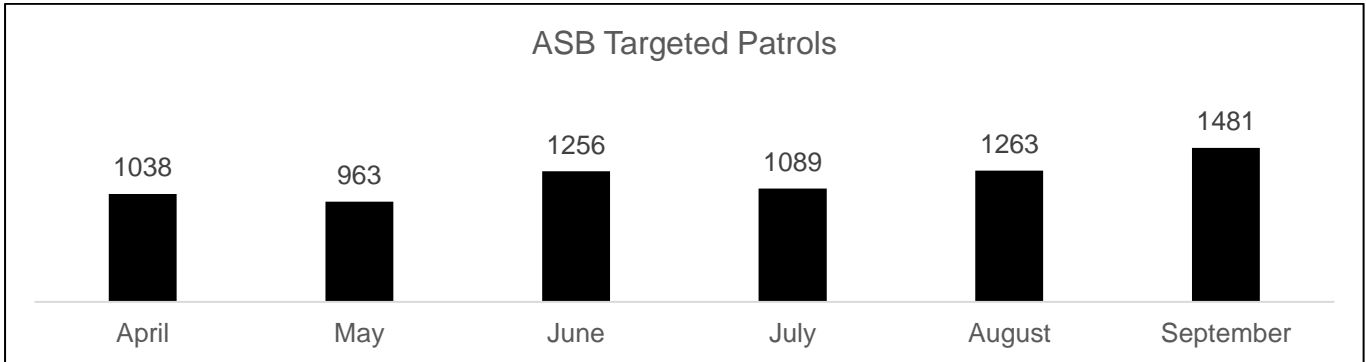

LET Performance Data

2022/2023	Q1 & Q2	Q2
Total Investigations	3188	1433
Total FPNs issued	785	505
Patrols in HRA estates and/or blocks	14500	5635
Patrol hours in parks	3280	1367
Patrol hours in estates and/or blocks	4144	1625
Patrol hours in public realm	8431	3967
Weapon sweeps	2208	1154

1.1

1.2

1.3

1.4

1.5

1.6

1.7

1.8

1.9

2.0

2.1

2.2

2.3

2.4

2.5

2.6