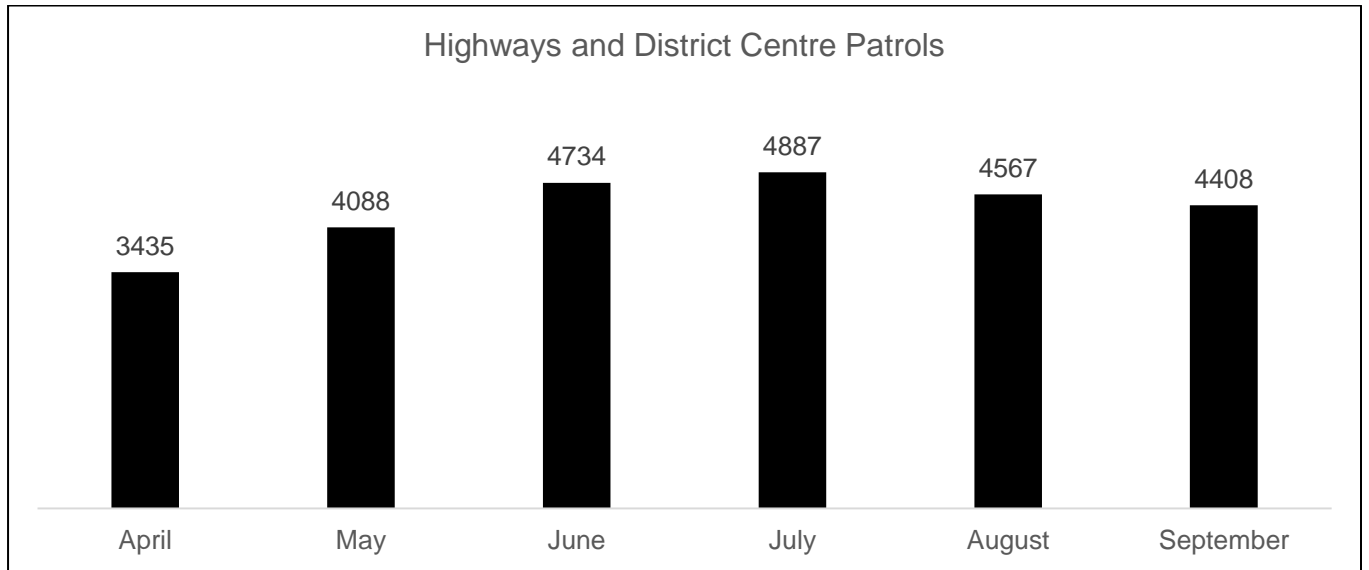

LET Performance Data

2022/2023	Q1 & Q2	Q2
Total Investigations	3188	1433
Total FPNs issued	785	505
Patrols in HRA estates and/or blocks	14500	5635
Patrol hours in parks	3280	1367
Patrol hours in estates and/or blocks	4144	1625
Patrol hours in public realm	8431	3967
Weapon sweeps	2208	1154

1.1

1.2

1.3

1.4

1.5

1.6

1.7

1.8

1.9

2.0

2.1

2.2

2.3

2.4

2.5

2.6