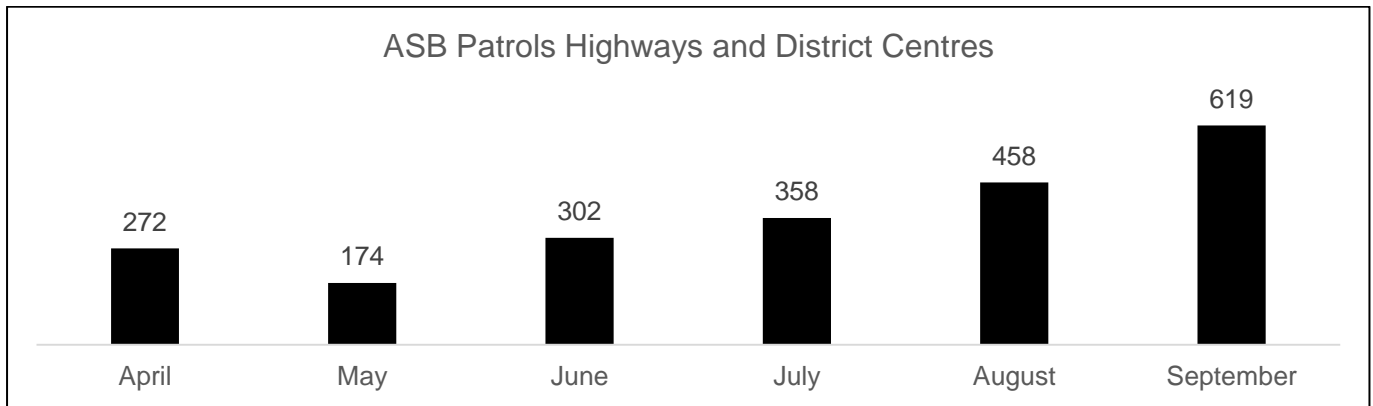

LET Performance Data

2022/2023	Q1 & Q2	Q2
Total Investigations	3188	1433
Total FPNs issued	785	505
Patrols in HRA estates and/or blocks	14500	5635
Patrol hours in parks	3280	1367
Patrol hours in estates and/or blocks	4144	1625
Patrol hours in public realm	8431	3967
Weapon sweeps	2208	1154

1.1

1.2

1.3

1.4

1.5

1.6

1.7

1.8

1.9

2.0

2.1

2.2

2.3

2.4

2.5

2.6