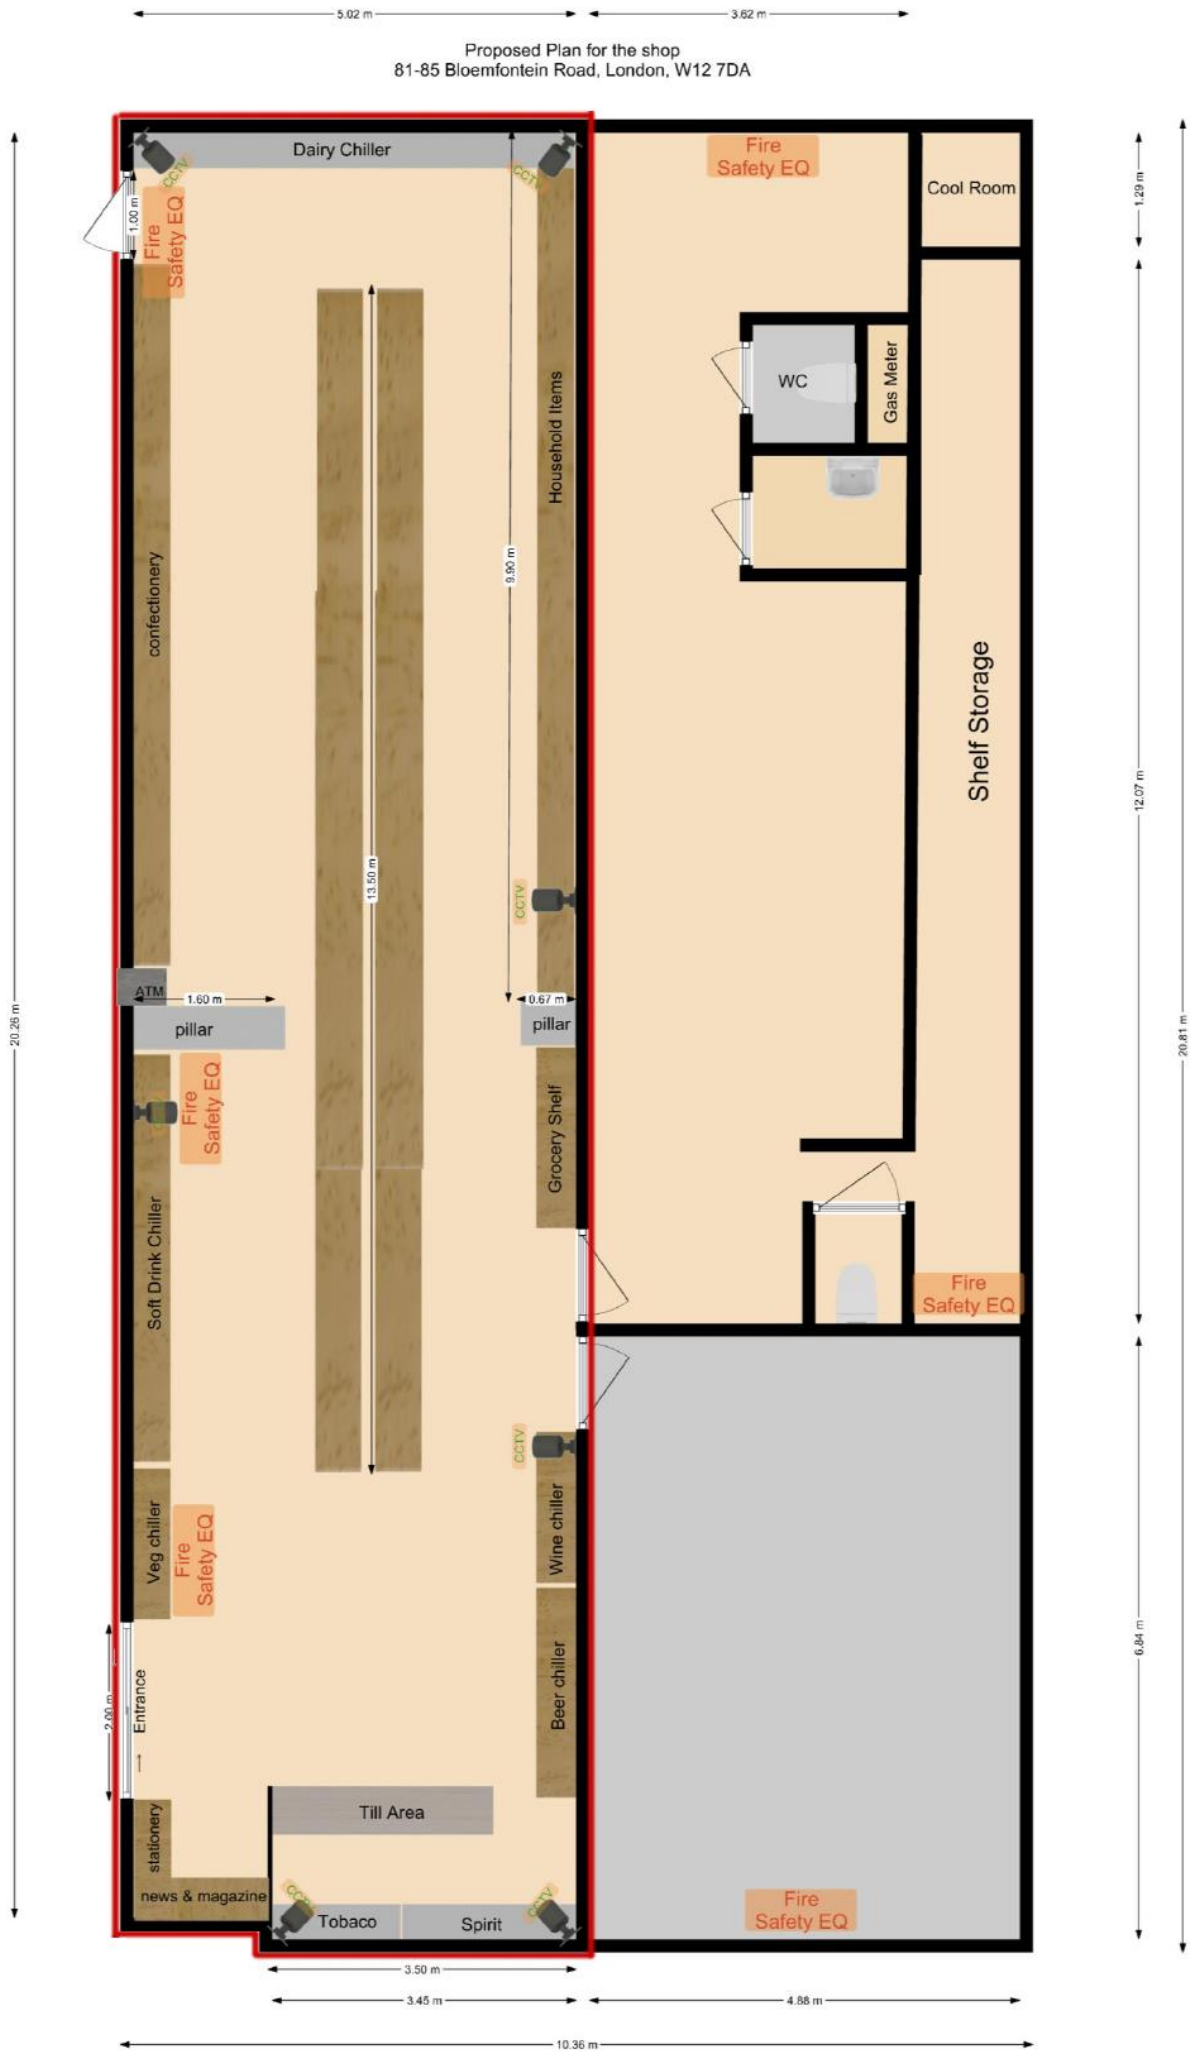

Proposed Plan for the shop
 81-85 Bloemfontein Road, London, W12 7DA

 Licensed Area