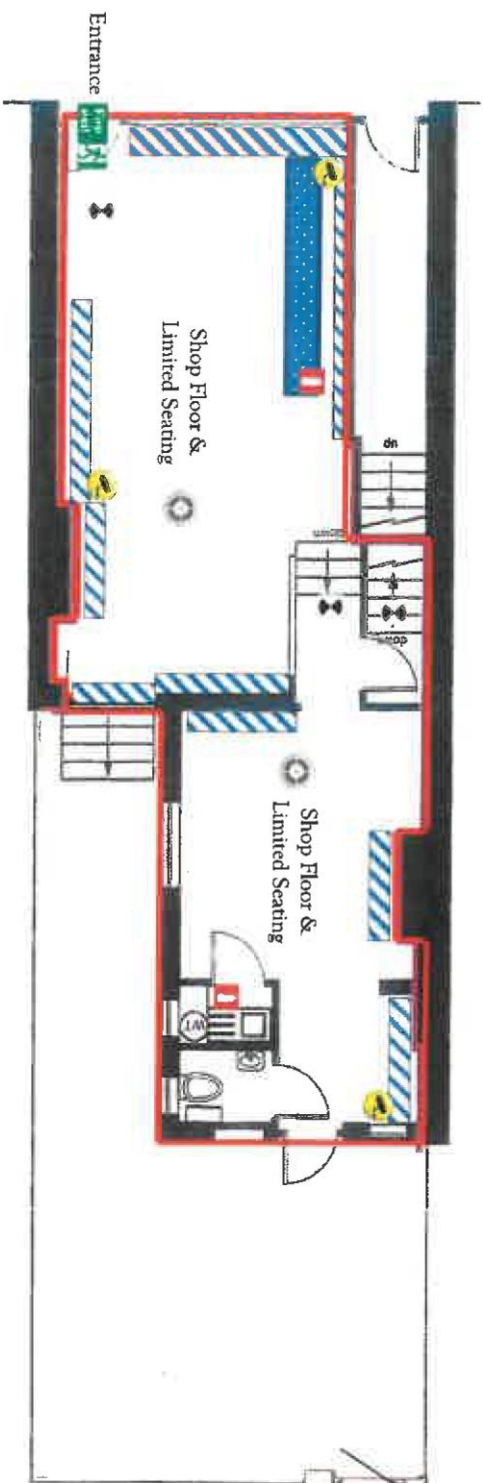

Premises Licence Plan

Key

-  Area Covered by Licence
-  CCTV Camera
-  Fire Extinguisher
-  Smoke / Heat Detector
-  Emergency Lighting

-  Counter
-  Shelving / Fridges

Callow Ruscoe (Ground Floor)
152 Wandsworth Bridge Road, London SW6 2UH

Premises Licence Plan

 Shelving / Fridges

- Key**
-  Area Covered by Licence
 -  CCTV Camera
 -  Fire Extinguisher
 -  Smoke / Heat Detector
 -  Emergency Lighting

Callow Ruscoe (Basement)
152 Wandsworth Bridge Road, London SW6 2UH