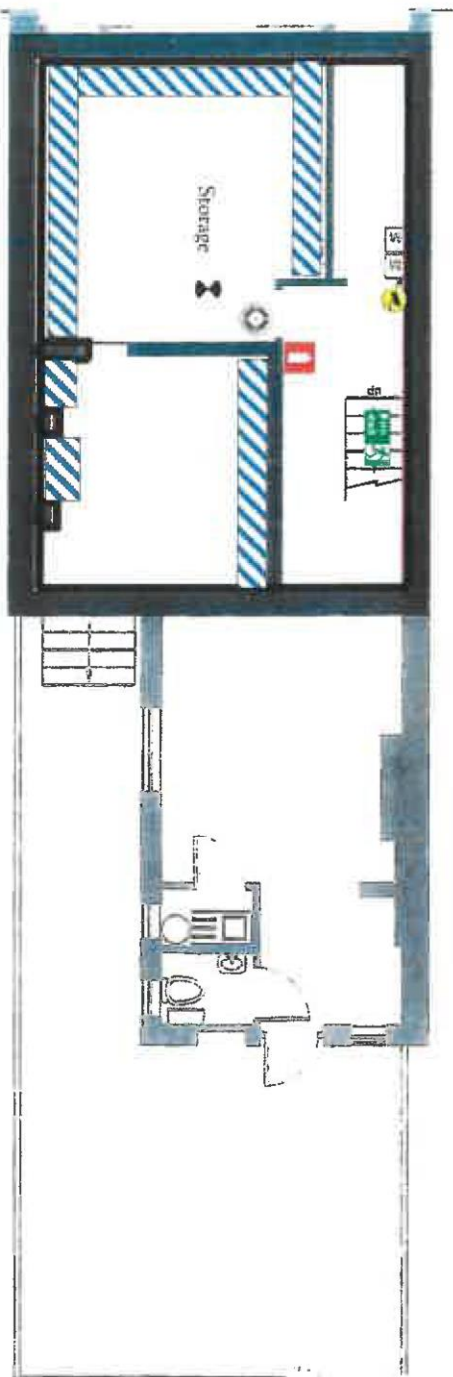

Premises Licence Plan

Key

-  Area Covered by Licence
-  CCTV Camera
-  Fire Extinguisher
-  Smoke / Heat Detector
-  Emergency Lighting

-  Counter
-  Shelving / Fridges

Callow Ruscoe (Ground Floor)
152 Wandsworth Bridge Road, London SW6 2UH

Premises Licence Plan

 Shelving / Fridges

- Key**
-  Area Covered by Licence
 -  CCTV Camera
 -  Fire Extinguisher
 -  Smoke / Heat Detector
 -  Emergency Lighting

Callow Ruscoe (Basement)
152 Wandsworth Bridge Road, London SW6 2UH